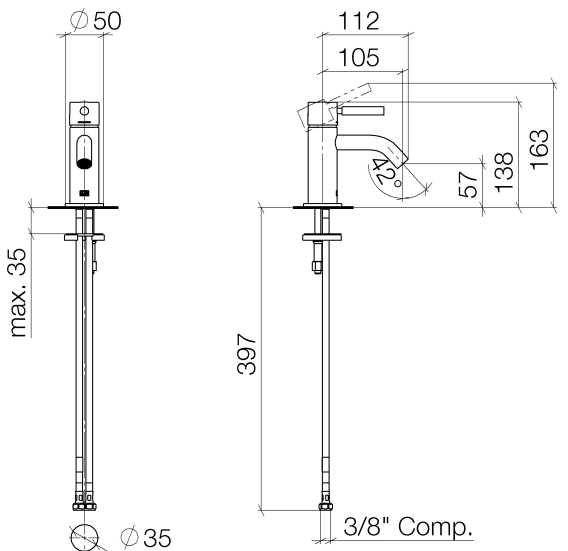

Sink - Meta

Single-lever lavatory mixer without drain - polished chrome

Article number: 33 525 660-00 0010

- 4-1/8" Projection
- Rigid spout
- Round aerated stream
- Total height 5-3/8"
- Height to aerator/spout outlet 2-1/4"
- 1-3/8" hole diameter
- Optional flange Ø 2" included
- 2 x pressure hose with 3/8" compression fitting
- Water flow rate limited to max. 1.2 gpm
- lead-free
- (ADA)

polished chrome

Dimensional drawing

All dimensions in mm / inch = mm x 0,0394

Sink - Meta

Single-lever lavatory mixer without drain - polished chrome

Article number: 33 525 660-00 0010

Flow rate chart

Sink - Meta

Single-lever lavatory mixer without drain - polished chrome

Article number: 33 525 660-00 0010

Other surface finishes

platinum matte
33 525 660-06 0010

Dark Brass matte
33 525 660-16 0010

Dark Bronze matte
33 525 660-17 0010