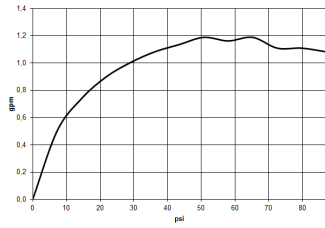

Sink - Meta

Single-lever lavatory mixer without drain - polished chrome

Article number: 33 525 660-00 0010

- 4-1/8" Projection
- Rigid spout
- Round aerated stream
- Total height 5-3/8"
- Height to aerator/spout outlet 2-1/4"
- 1-3/8" hole diameter
- Optional flange Ø 2" included
- 2 x pressure hose with 3/8" compression fitting
- Water flow rate limited to max. 1.2 gpm
- lead-free
- (ADA)

polished chrome

Dimensional drawing

All dimensions in mm / inch = mm x 0,0394

Sink - Meta

Single-lever lavatory mixer without drain - polished chrome

Article number: 33 525 660-00 0010

Flow rate chart

Sink - Meta