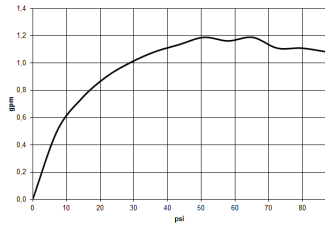

Sink - Meta

Single-lever lavatory mixer without drain - platinum matte

Article number: 33 505 661-06 0010

- 6-5/8" Projection
- Swiveling spout 360°
- Round aerated stream
- Total height 12-1/4"
- Height to aerator/spout outlet 8-7/8"
- 1-3/8" hole diameter
- 2 x pressure hose with 3/8" compression fitting
- Water flow rate limited to max. 1.2 gpm
- lead-free
- (ADA)

platinum matte

Dimensional drawing

All dimensions in mm / inch = mm x 0,0394

Sink - Meta

Single-lever lavatory mixer without drain - platinum matte

Article number: 33 505 661-06 0010

Flow rate chart

Sink - Meta