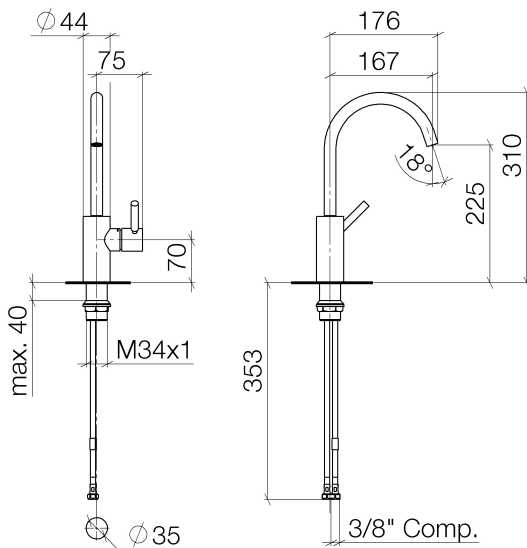

Sink - Meta

Single-lever lavatory mixer without drain - platinum matte

Article number: 33 505 661-06 0010

- 6-5/8" Projection
- Swiveling spout 360°
- Round aerated stream
- Total height 12-1/4"
- Height to aerator/spout outlet 8-7/8"
- 1-3/8" hole diameter
- 2 x pressure hose with 3/8" compression fitting
- Water flow rate limited to max. 1.2 gpm
- lead-free
- (ADA)

platinum matte

Dimensional drawing

All dimensions in mm / inch = mm x 0,0394

Sink - Meta

Single-lever lavatory mixer without drain - platinum matte

Article number: 33 505 661-06 0010

Flow rate chart

Sink - Meta

Single-lever lavatory mixer without drain - platinum matte

Article number: 33 505 661-06 0010

Other surface finishes

polished chrome

33 505 661-00 0010

black matte

33 505 661-33 0010

More custom finish options are available via special production (xTra Service). Please see our finish matrix for availability and pricing or contact a Dornbracht representative.