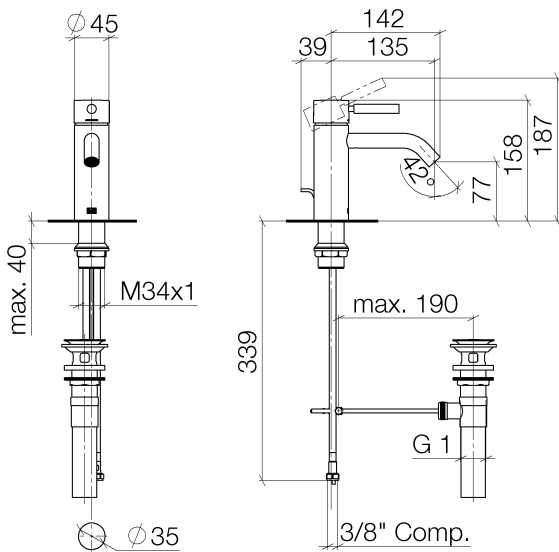

**Sink - Meta**

Single-lever lavatory mixer with drain - polished chrome

Article number: 33 502 660-00 0010

- 5-3/8" Projection
- US drain with overflow
- Rigid spout
- Round aerated stream
- Total height 6-1/4"
- Height to aerator/spout outlet 3"
- 1-3/8" hole diameter
- 2 x pressure hose with 3/8" compression fitting
- Water flow rate limited to max. 1.2 gpm
- lead-free
- (ADA)
- Suitable only for basins with overflow.

polished chrome

**Dimensional drawing**

All dimensions in mm / inch = mm x 0,0394

## Sink - Meta

Single-lever lavatory mixer with drain - polished chrome

Article number: 33 502 660-00 0010