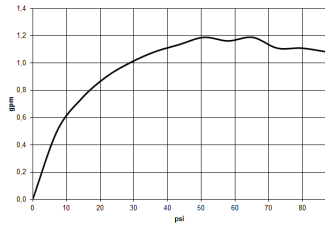

**Sink - Meta**

Single-lever lavatory mixer with drain - polished chrome

Article number: 33 502 660-00 0010

- 5-3/8" Projection
- US drain with overflow
- Rigid spout
- Round aerated stream
- Total height 6-1/4"
- Height to aerator/spout outlet 3"
- 1-3/8" hole diameter
- 2 x pressure hose with 3/8" compression fitting
- Water flow rate limited to max. 1.2 gpm
- lead-free
- (ADA)
- Suitable only for basins with overflow.

polished chrome

**Dimensional drawing**

All dimensions in mm / inch = mm x 0,0394

### Flow rate chart