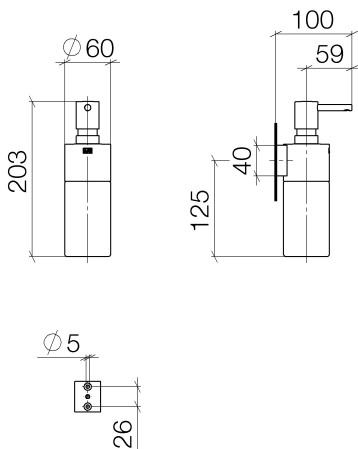

Kitchen - CL.1

Soap dispenser wall-mounted - polished chrome

Article number: 83 435 970-00

- Frosted glass bottle
- Width 2-3/8"
- Height 7-7/8"
- 8.45 oz bottle capacity
- 3-3/4" Projection

polished chrome

Dimensional drawing

All dimensions in mm / inch = mm x 0,0394

Kitchen - CL.1

Soap dispenser wall-mounted - polished chrome

Article number: 83 435 970-00

Kitchen - CL.1

Soap dispenser wall-mounted - polished chrome