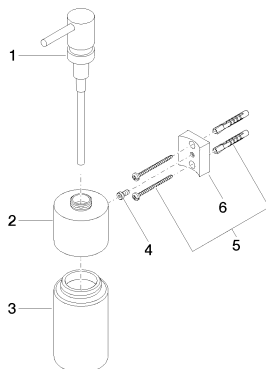

Kitchen - CL.1

Soap dispenser wall-mounted - polished chrome

Article number: 83 435 970-00

- Frosted glass bottle
- Width 2-3/8"
- Height 7-7/8"
- 8.45 oz bottle capacity
- 3-3/4" Projection

polished chrome

Dimensional drawing

All dimensions in mm / inch = mm x 0,0394

Kitchen - CL.1

Soap dispenser wall-mounted - polished chrome

Article number: 83 435 970-00

Kitchen - CL.1

Soap dispenser wall-mounted - polished chrome

More custom finish options are available via special production (xTra Service). Please see our finish matrix for availability and pricing or contact a Dornbracht representative.

Spare parts list

Number	Item Number	Designation	Number of units
1	05 10 10 535 00-00	dispenser	1
2	90 10 10 525 00-00	base	1
3	08 90 04 001 82	Bottle -	1
4	09 30 30 093 90	screw	1
5	05 30 31 025 00 90	fixing set	1
6	08 10 10 530-00	holder	1