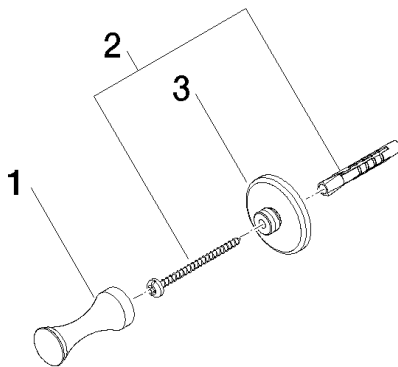

Bathtub - Madison
Hook - polished chrome
Article number: 83 251 970-00

- 2-1/8" Projection

polished chrome

Dimensional drawing

All dimensions in mm / inch = mm x 0,0394

Bathtub - Madison

Hook - polished chrome

Article number: 83 251 970-00

Bathtub - Madison
Hook - polished chrome
Article number: 83 251 970-00

Other surface finishes

platinum matte
83 251 970-06

platinum
83 251 970-08

Durabrass
83 251 970-09

Brushed Durabrass
83 251 970-28

Spare parts list

Number	Item Number	Designation	Number of units
1	08 18 60 500-00	hook	1
2	05 30 31 025 00 90	fixing set	1
3	08 30 11 550-00	holder	1