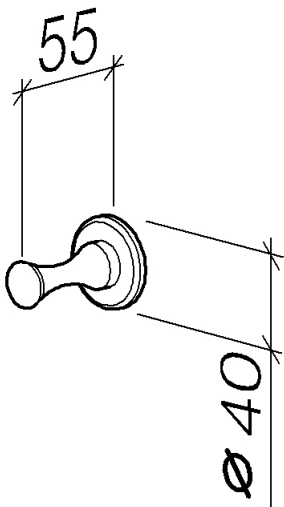

Bathtub - Madison
Hook - polished chrome
Article number: 83 251 970-00

- 2-1/8" Projection

polished chrome

Dimensional drawing

All dimensions in mm / inch = mm x 0,0394

Bathtub - Madison

Hook - polished chrome

Article number: 83 251 970-00

Bathtub - Madison
Hook - polished chrome
Article number: 83 251 970-00

Other surface finishes

platinum matte
83 251 970-06

platinum
83 251 970-08

Durabrass
83 251 970-09

Brushed Durabrass
83 251 970-28

Spare parts list

Number	Item Number	Designation	Number of units
1	08 18 60 500-00	hook	1
2	05 30 31 025 00 90	fixing set	1
3	08 30 11 550-00	holder	1