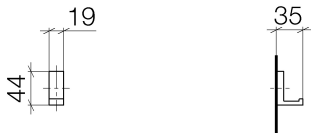

Bathtub - MEM

Hook - polished chrome

Article number: 83 251 780-00

- Width 3/4"
- Height 1-3/4"
- 1-3/8" Projection

polished chrome

## Dimensional drawing

All dimensions in mm / inch = mm x 0,0394

Bathtub - MEM

Hook - polished chrome

Article number: 83 251 780-00

Bathtub - MEM  
Hook - polished chrome  
Article number: 83 251 780-00