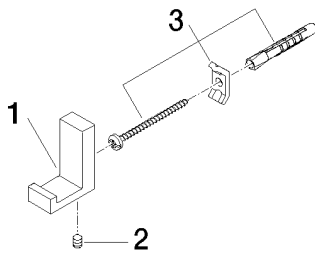

Bathtub - MEM
Hook - polished chrome
Article number: 83 251 780-00

Other surface finishes

More custom finish options are available via special production (xTra Service). Please see our finish matrix for availability and pricing or contact a Dornbracht representative.

Spare parts list

Number	Item Number	Designation	Number of units