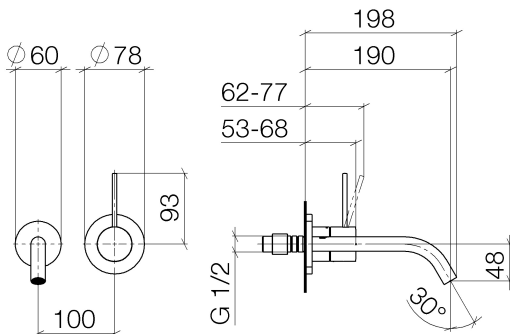

## Sink - Meta

META SLIM Wall-mounted single-lever mixer without drain - polished chrome

Article number: 36 860 662-00 0010

- 7-1/2" Projection
- Rigid spout
- Round aerated stream
- Spout hole diameter 1-1/2"
- Hole diameter single-lever mixer 2-1/4"
- 2-1/8" diameter flange for spout
- Diameter flange for mixer 3-1/8"
- Water flow rate limited to max. 1.2 gpm
- lead-free
- (ADA)

## Dimensional drawing

## Sink - Meta

META SLIM Wall-mounted single-lever mixer without drain - polished chrome

Article number: 36 860 662-00 0010

All dimensions in mm / inch = mm x 0,0394

## Sink - Meta

META SLIM Wall-mounted single-lever mixer without drain - polished chrome

Article number: 36 860 662-00 0010