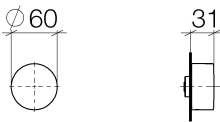

Bathtub - CL.1

Volume Control clockwise-closing cold 1/2" - polished chrome

Article number: 36 607 741-00

- Without flange
- Handle Ø 2-3/8"
- Ceramic disc cartridge

polished chrome

Accessory is required for this item.

Dimensional drawing

All dimensions in mm / inch = mm x 0,0394

Bathtub - CL.1

Volume Control clockwise-closing cold 1/2" - polished chrome

Article number: 36 607 741-00

Bathtub - CL.1

Volume Control clockwise-closing cold 1/2" - polished chrome

Rough for volume control 1/2"

Bathtub - CL.1

Volume Control clockwise-closing cold 1/2" - polished chrome

Article number: 36 607 741-00

Spare parts list

Number	Item Number	Designation	Number of units
1	09 20 74 020-00	handle (cold)	1
2	04 27 74 004 00-00	rosette	1
3	09 12 12 002 90	fixing cap	1
4	09 31 11 055 90	pin	1
5	09 27 74 004-00	rosette	1
6	04 29 06 020 00-00	spindle	1
7	09 14 10 060 90	seal	1
8	09 29 06 020-00	spindle	1
9	09 14 15 020 90	ring	1
10	09 23 30 023 90	nut	1
11	09 30 01 107 90	sleeve	1
12	90 90 03 143 00 90	top	1