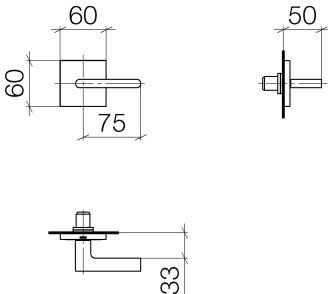

Bathtub - CL.1

Volume Control clockwise-closing cold 1/2" - polished chrome

Article number: 36 607 716-00

- Flange 2-3/8" x 2-3/8"
- Ceramic disc cartridge
- (ADA)

polished chrome

Accessory is required for this item.

Dimensional drawing

All dimensions in mm / inch = mm x 0,0394

Bathtub - CL.1

Volume Control clockwise-closing cold 1/2" - polished chrome

Article number: 36 607 716-00

Bathtub - CL.1

Volume Control clockwise-closing cold 1/2" - polished chrome

Required article

35 607 970-90 0010

Rough for volume control 1/2"

Bathtub - CL.1

Volume Control clockwise-closing cold 1/2" - polished chrome

Article number: 36 607 716-00

Spare parts list

Number	Item Number	Designation	Number of units
1	90 20 70 057 04-00	handle (cold)	1
2	09 21 02 108 90	disc	1
3	90 90 03 143 00 90	top	1