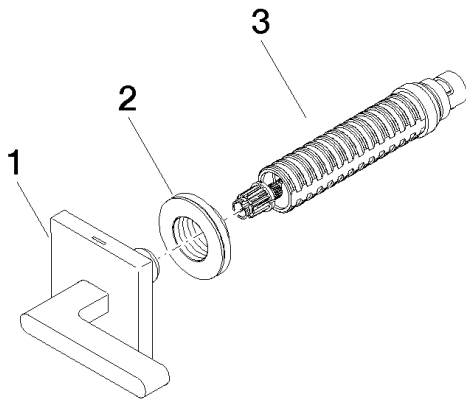

Required article

35 607 970-90 0010

Rough for volume control 1/2"

Bathtub - CL.1

Volume Control clockwise-closing cold 1/2" - polished chrome

Article number: 36 607 716-00

Spare parts list

Number	Item Number	Designation	Number of units
1	90 20 70 057 04-00	handle (cold)	1
2	09 21 02 108 90	disc	1
3	90 90 03 143 00 90	top	1