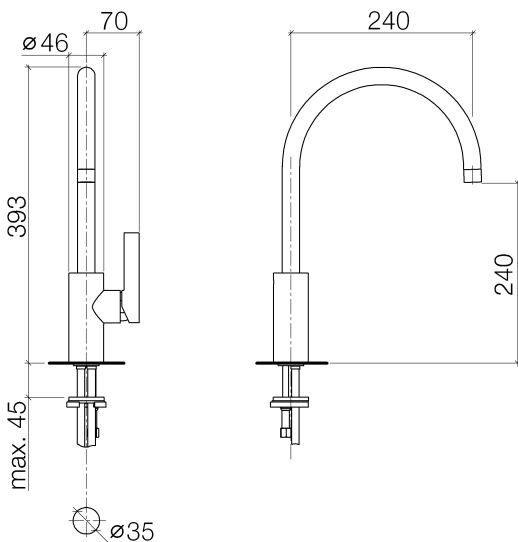

Kitchen - Tara Ultra
Single-lever mixer - polished chrome
Article number: 33 816 875-00 0010

- 9-1/2" Projection
- Swiveling spout 360°
- Areated stream
- Total height 15-1/2"
- Height to aerator/spout outlet 9-1/2"
- 1-3/8" hole diameter
- 2x 3/8" US flexible supply lines
- Water flow rate limited to max. 1.5 gpm
- lead-free
- (ADA)
- Combination with side spray set or profi side spray set not possible.

polished chrome

Dimensional drawing

All dimensions in mm / inch = mm x 0,0394

Model/program/technical modifications and error excepted
For more information see: www.dornbracht.com + 49 (0) 2371 433-460 mail@dornbrachtgroup.de

Kitchen - Tara Ultra
Single-lever mixer - polished chrome
Article number: 33 816 875-00 0010

Flow rate chart

Kitchen - Tara Ultra
Single-lever mixer - polished chrome
Article number: 33 816 875-00 0010

Other surface finishes

Recommended article

10 713 970-00
AIR SWITCH operating
button, trim parts only -
polished chrome

82 424 970-00
Soap dispenser without
flange - polished chrome

Kitchen - Tara Ultra
 Single-lever mixer - polished chrome
 Article number: 33 816 875-00 0010