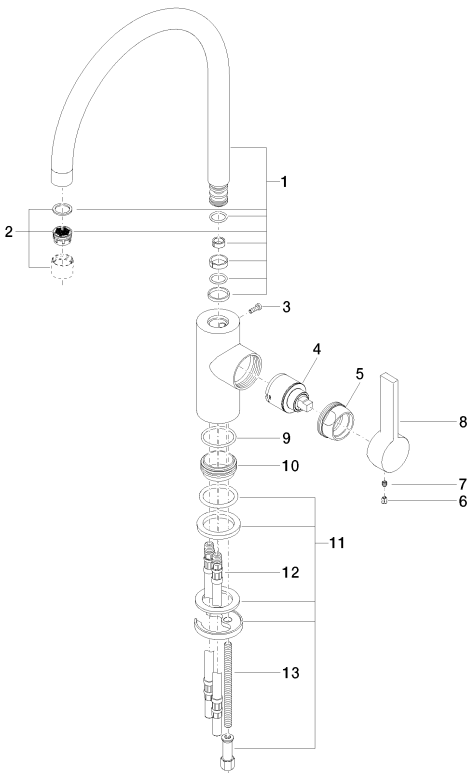

Kitchen - Tara Ultra
Single-lever mixer - polished chrome
Article number: 33 816 875-00 0010

- 9-1/2" Projection
- Swiveling spout 360°
- Areated stream
- Total height 15-1/2"
- Height to aerator/spout outlet 9-1/2"
- 1-3/8" hole diameter
- 2x 3/8" US flexible supply lines
- Water flow rate limited to max. 1.5 gpm
- lead-free
- (ADA)
- Combination with side spray set or profi side spray set not possible.

polished chrome

Dimensional drawing

All dimensions in mm / inch = mm x 0,0394

Model/program/technical modifications and error excepted
For more information see: www.dornbracht.com + 49 (0) 2371 433-460 mail@dornbrachtgroup.de

Recommended article

10 713 970-00
AIR SWITCH operating
button, trim parts only -
polished chrome

82 424 970-00
Soap dispenser without
flange - polished chrome

Kitchen - Tara Ultra
 Single-lever mixer - polished chrome
 Article number: 33 816 875-00 0010

Spare parts list

Number	Item Number	Designation	Number of units
1	90 28 22 202 03-00	spout	1
2	90 23 01 004 02-00	aerator	1
3	09 30 30 080 90	screw	1
4	90 15 05 034 00 90	cartridge	1
5	09 24 04 107-00	nut	1
6	09 31 20 017 90	plug	1
7	09 31 11 030 90	pin	1
8	09 20 79 040-00	handle	1
9	09 14 10 119 90	seal	1
10	09 28 10 109-07	ring	1
11	04 30 11 085 88 90	fixing set	1
12	04 30 04 045 00 90	Flexible supply line 3/8"	2
13	09 31 11 012 90	pin	1