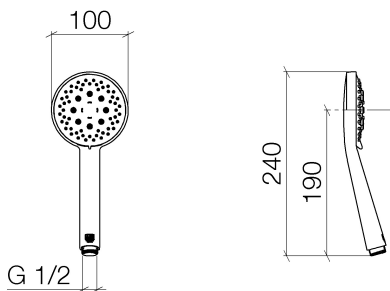

Bathtub - CL.1

Hand shower - polished chrome

Article number: 28 014 979-00 0010

- 3 individual sprays (standard, soft, massage) + 2 combinations (standard+soft, soft+massage)
- Descaling system
- Ø 3-7/8"
- 1/2" connection
- Water flow rate limited to max. 1.8 gpm
- Internal backflow preventer.

polished chrome

Dimensional drawing

All dimensions in mm / inch = mm x 0,0394

Bathtub - CL.1

Hand shower - polished chrome

Article number: 28 014 979-00 0010

Bathtub - CL.1
Hand shower - polished chrome
Article number: 28 014 979-00 0010