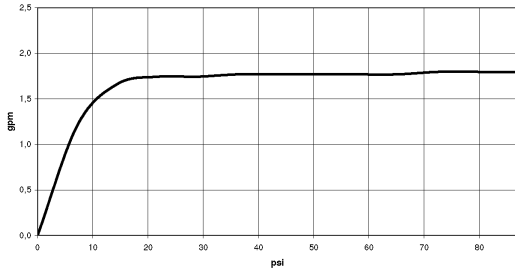

## Dimensional drawing

All dimensions in mm / inch = mm x 0,0394

Bathtub - CL.1  
Hand shower - polished chrome  
Article number: 28 012 979-00 0010

### Flow rate chart