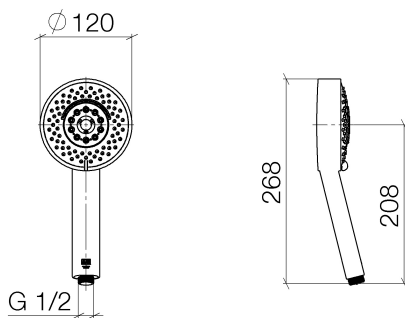

Bathtub - CL.1

Hand shower - polished chrome

Article number: 28 012 979-00 0010

- four settings: normal flow, soft flow, massage flow, cascade
- Descaling system
- Ø 4-3/4"
- 1/2" connection
- Water flow rate limited to max. 1.8 gpm
- Internal backflow preventer.

## Dimensional drawing

All dimensions in mm / inch = mm x 0,0394

Bathtub - CL.1  
Hand shower - polished chrome  
Article number: 28 012 979-00 0010