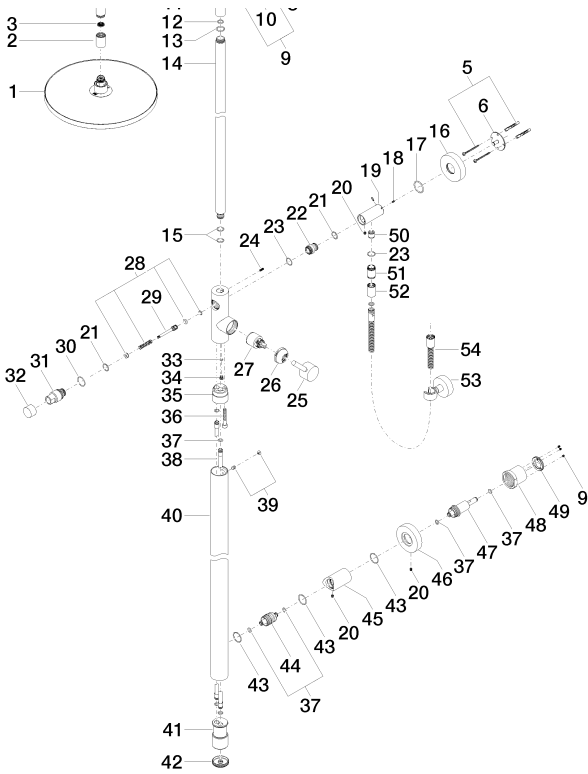

Shower - Meta

Shower riser - polished chrome

Article number: 26 024 661-00 0010

3	09 23 01 039 90	sieve	1
4	90 28 22 082 00-00	spout	1
5	05 30 31 025 00 90	fixing set	2
6	09 30 11 103 90	holder	2
7	09 27 89 000-00	rosette	1
8	09 14 10 006 90	seal	1
9	09 31 11 030 90	pin	1
10	09 11 10 083-00	connection	1
11	09 17 11 049-00	holder	1
12	09 14 10 077 90	seal	1
13	09 14 10 122 90	seal	1
14	04 28 22 134 20-00	pipe	1
15	09 14 10 055 90	seal	2
16	09 27 88 010-00	rosette	1
17	09 14 10 101 90	seal	1
18	09 31 11 061 90	pin	2
19	09 11 10 081 20-00	connection	1
20	09 31 11 049 90	pin	3
21	09 14 10 010 90	seal	2
22	09 24 03 162 20 90	nipple	1
23	09 14 10 032 90	seal	2
24	09 31 11 024 90	pin	1
25	90 20 66 017 00-00	handle	1
26	09 24 04 107-00	nut	1
27	90 15 05 064 00 90	cartridge	1
28	90 16 02 023 00 90	spring	1
29	09 31 09 102 20-00	pull-rod	1
30	09 14 10 112 90	seal	1
31	09 21 34 081 20-00	nipple	1
32	09 20 88 002-00	handle	1
33	09 14 10 132 90	seal	1
34	09 31 20 027 10-00	plug	1
35	09 24 03 149 10-00	adaptor	1
36	09 30 30 111 90	screw	1
37	09 14 10 139 90	seal	6
38	04 28 22 038 00 90	connection	2
39	04 31 20 034 00 90	plug	1
40	04 28 22 034 00-00	pipe	1
41	09 17 11 024 20 90	distributor	1
42	09 21 02 132-00	lid	1
43	09 14 10 063 90	seal	3
44	09 24 04 215 20 90	nipple	1
45	09 11 10 080 20-00	connection	1
46	09 27 88 008-00	rosette	1
47	09 24 04 210 10 90	nipple	1
48	09 21 02 128 90	sleeve	1
49	09 24 77 002 90	nut	1
50	09 23 01 141 90	back-flow preventer	1
51	09 24 03 115 20-00	nipple	1