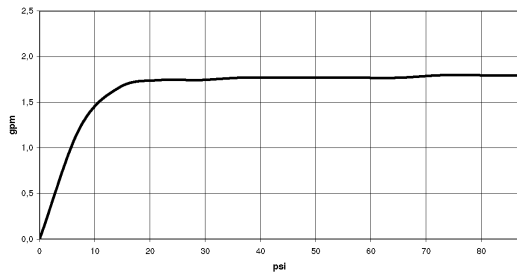

Shower - Meta

Shower riser - polished chrome

Article number: 26 024 661-00 0010

- Swiveling 180°
- Rainshower
- Rain shower with descaling system
- Rain shower water flow rate limited to max. 1.8 gpm
- Rain shower Ø 11-3/4"
- Showerhead holder with rosette, Ø 3-1/8"
- Metal shower hose 49-1/4" with anti-twist device
- Height from center of faucet to top of shower arm 89-3/4"
- Height from center of faucet to bottom of rainhead 76-3/8"
- Shower head/ hand shower integrated diverter
- Flanges Ø 2-1/8"
- Recommended spacing between bottom edge of shower riser and floor 3-5/8".
- NOTE: Local building codes may require the use of an anti-scald device. Please refer to remote pressure balance valve (35 910 970 90)
- Internal backflow preventer.
- NOTE: Hand shower sold separately. Please see hand shower options under the miscellaneous articles section of each series.
- Rough to be connected to lower wall bracket

polished chrome

Accessory is required for this item.

Shower - Meta

Shower riser - polished chrome

Article number: 26 024 661-00 0010

Dimensional drawing

All dimensions in mm / inch = mm x 0,0394

Flow rate chart