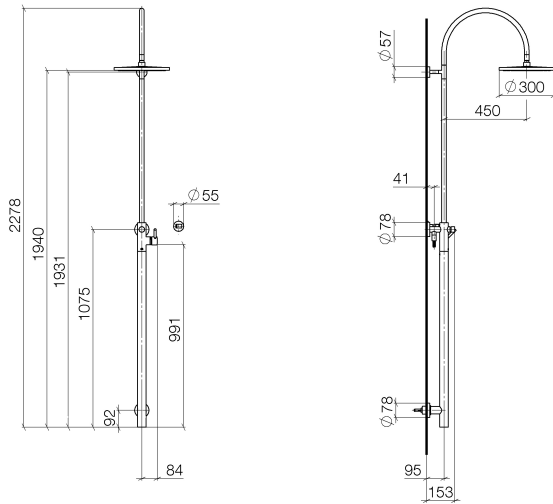

Shower - Meta

Shower riser - polished chrome

Article number: 26 024 661-00 0010

- Swiveling 180°
- Rainshower
- Rain shower with descaling system
- Rain shower water flow rate limited to max. 1.8 gpm
- Rain shower Ø 11-3/4"
- Showerhead holder with rosette, Ø 3-1/8"
- Metal shower hose 49-1/4" with anti-twist device
- Height from center of faucet to top of shower arm 89-3/4"
- Height from center of faucet to bottom of rainhead 76-3/8"
- Shower head/ hand shower integrated diverter
- Flanges Ø 2-1/8"
- Recommended spacing between bottom edge of shower riser and floor 3-5/8".
- NOTE: Local building codes may require the use of an anti-scald device. Please refer to remote pressure balance valve (35 910 970 90)
- Internal backflow preventer.
- NOTE: Hand shower sold separately. Please see hand shower options under the miscellaneous articles section of each series.
- Rough to be connected to lower wall bracket

polished chrome

Accessory is required for this item.

Shower - Meta

Shower riser - polished chrome

Article number: 26 024 661-00 0010

Dimensional drawing

All dimensions in mm / inch = mm x 0,0394

Flow rate chart

Shower - Meta

Shower riser - polished chrome

Article number: 26 024 661-00 0010

Other surface finishes

platinum matte

26 024 661-06 0010

platinum

26 024 661-08 0010

Shower - Meta

Shower riser - polished chrome

Article number: 26 024 661-00 0010

52	09 21 02 069-00	cover	1
53	28 050 920-00	holder	1
54	09 30 02 072-00	Metal shower hose 1/2" x 3/8" x 49-1/4" - polished chrome	1