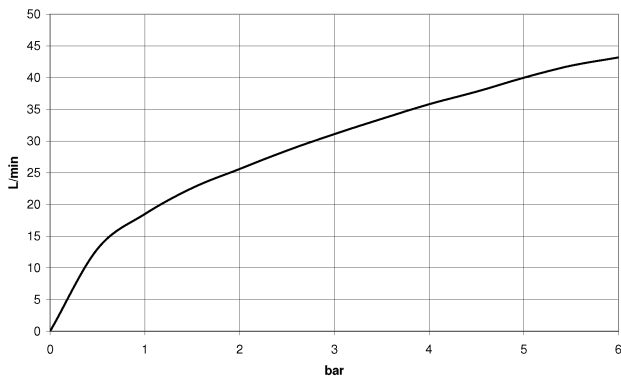

Bathtub - MEM

Deck valve counter-clockwise closing hot - polished chrome

Article number: 20 000 783-00

- 1-1/4" hole diameter
- Flange 2-3/8" x 2-3/8"
- (ADA)

polished chrome

Dimensional drawing

All dimensions in mm / inch = mm x 0,0394

Bathtub - MEM

Deck valve counter-clockwise closing hot - polished chrome

Article number: 20 000 783-00

Flow rate chart

Bathtub - MEM

Deck valve counter-clockwise closing hot - polished chrome

Article number: 20 000 783-00