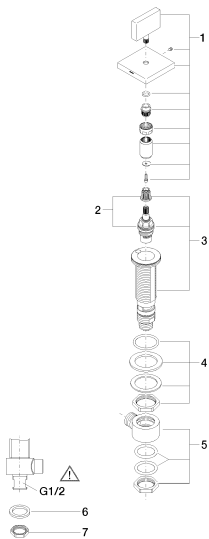

Bathtub - MEM

Deck valve counter-clockwise closing hot - polished chrome

Article number: 20 000 783-00

- 1-1/4" hole diameter
- Flange 2-3/8" x 2-3/8"
- (ADA)

polished chrome

Dimensional drawing

All dimensions in mm / inch = mm x 0,0394

Bathtub - MEM

Deck valve counter-clockwise closing hot - polished chrome

Article number: 20 000 783-00

Flow rate chart

Bathtub - MEM

Deck valve counter-clockwise closing hot - polished chrome

Article number: 20 000 783-00

Spare parts list

Number	Item Number	Designation	Number of units
1	90 20 78 002 05-00	handle (hot)	1
2	90 90 03 132 00 90	top	1
3	04 17 11 045 32 90	side panel	1
4	04 23 10 032 78 90	fixing set	1
5	04 17 11 023 10 90	distributor	1
6	09 30 11 059 90	disc	1
7	09 23 10 012 90	nut	1