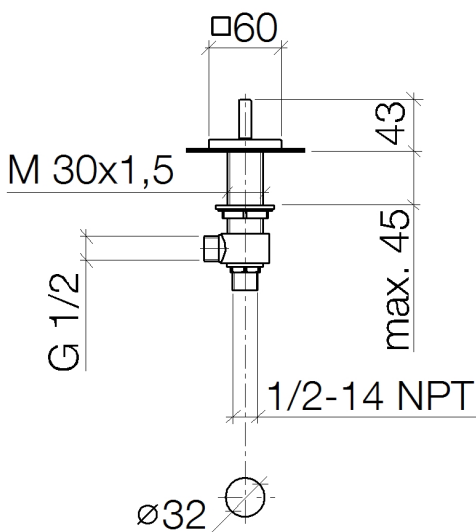

Bathtub - MEM

Deck valve counter-clockwise closing hot - polished chrome

Article number: 20 000 783-00

- 1-1/4" hole diameter
- Flange 2-3/8" x 2-3/8"
- (ADA)

polished chrome

Dimensional drawing

All dimensions in mm / inch = mm x 0,0394

Bathtub - MEM

Deck valve counter-clockwise closing hot - polished chrome

Article number: 20 000 783-00

Flow rate chart

Bathtub - MEM

Deck valve counter-clockwise closing hot - polished chrome

Article number: 20 000 783-00

Spare parts list

Number	Item Number	Designation	Number of units
1	90 20 78 002 05-00	handle (hot)	1
2	90 90 03 132 00 90	top	1
3	04 17 11 045 32 90	side panel	1
4	04 23 10 032 78 90	fixing set	1
5	04 17 11 023 10 90	distributor	1
6	09 30 11 059 90	disc	1
7	09 23 10 012 90	nut	1