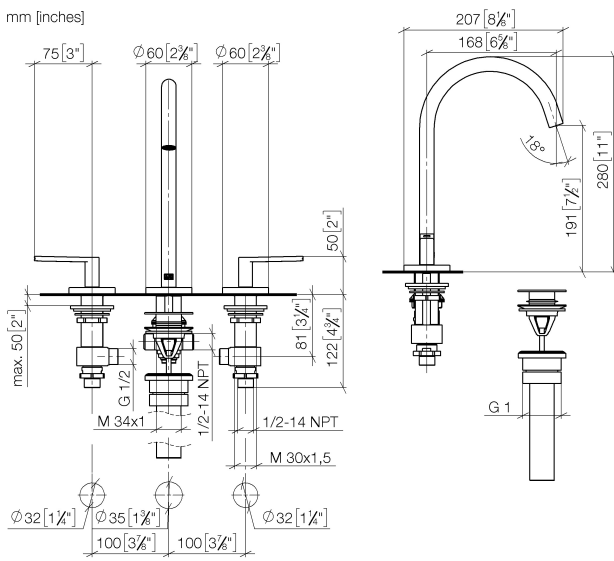

## Sink - META

Three-hole lavatory mixer with drain - Brushed Chrome

Article number: 20 713 661-93 0010

- 6-5/8" Projection
- US drain with overflow
- Swiveling spout 360°
- Round aerated stream
- Total height 11"
- Height to aerator/spout outlet 7-1/2"
- Valve hole diameter 1-1/4"
- Spout hole diameter 1-3/8"
- Flange diameter 2-3/8"
- 2x 3/8" flexible supply lines
- Water flow rate limited to max. 1.2 gpm
- lead-free

Three-hole lavatory mixer with drain - Brushed Chrome

Article number: 20 713 661-93 0010

**Dimensional drawing**

All dimensions in mm / inch = mm x 0,0394

**Flow rate chart**

## Sink - META

Three-hole lavatory mixer with drain - Brushed Chrome

Article number: 20 713 661-93 0010

**Sink - META**

Three-hole lavatory mixer with drain - Brushed Chrome

Article number: 20 713 661-93 0010

**Spare parts list**

Number	Item Number	Designation	Number of units
1	90 28 22 325 01-93	spout	1
2	90 20 66 016 00-93	handle ( hot )	1
3	04 17 11 058 32 90	side panel	1
4	90 90 03 132 00 90	top	1
5	09 31 11 112 90	pin	1
6	09 27 66 002-93	rosette	1
7	09 30 01 287 90	connection	1
8	09 31 11 044 90	pin	1
9	04 23 10 044 07 90	fixing set	1
10	04 17 11 020 10 90	distributor	1
11	04 30 04 096 00 90	hose	2
12	90 20 66 015 00-93	handle ( cold )	1
13	04 17 11 058 33 90	side panel	1
14	90 90 03 133 00 90	top	1
15	09 30 11 099 90	disc	2
16	04 23 10 032 78 90	fixing set	2
17	04 17 11 023 10 90	distributor	2
18	10 125 970-93 0010	Umbrella drain 1 1/4" - Brushed Chrome	1