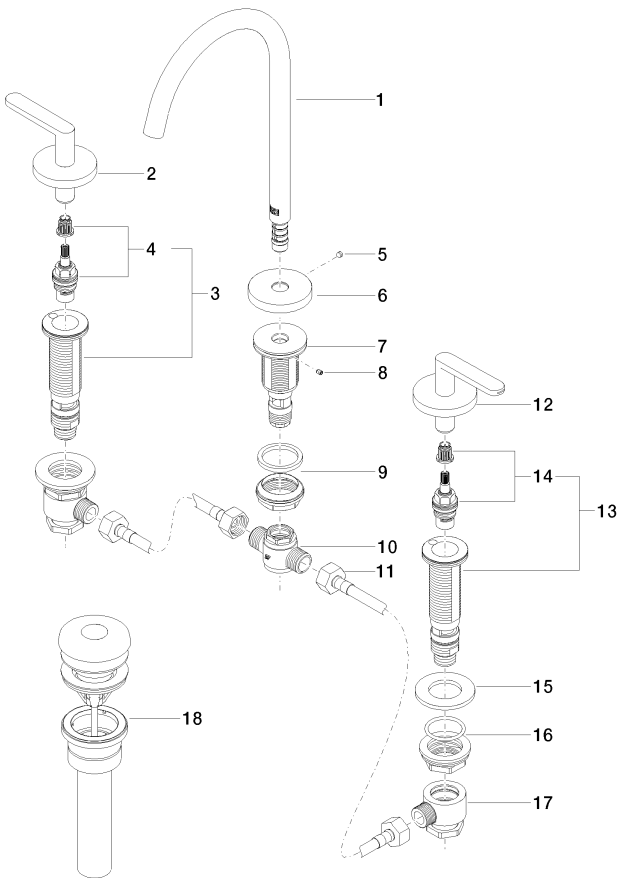

## Sink - META

Three-hole lavatory mixer with drain - Brushed Chrome

Article number: 20 713 661-93 0010

- 6-5/8" Projection
- US drain with overflow
- Swiveling spout 360°
- Round aerated stream
- Total height 11"
- Height to aerator/spout outlet 7-1/2"
- Valve hole diameter 1-1/4"
- Spout hole diameter 1-3/8"
- Flange diameter 2-3/8"
- 2x 3/8" flexible supply lines
- Water flow rate limited to max. 1.2 gpm
- lead-free

Three-hole lavatory mixer with drain - Brushed Chrome

Article number: 20 713 661-93 0010

**Dimensional drawing**

All dimensions in mm / inch = mm x 0,0394

**Flow rate chart**

## Sink - META

Three-hole lavatory mixer with drain - Brushed Chrome

Article number: 20 713 661-93 0010

**Sink - META**

Three-hole lavatory mixer with drain - Brushed Chrome

Article number: 20 713 661-93 0010

**Spare parts list**

Number	Item Number	Designation	Number of units
1	90 28 22 325 01-93	spout	1
2	90 20 66 016 00-93	handle ( hot )	1
3	04 17 11 058 32 90	side panel	1
4	90 90 03 132 00 90	top	1
5	09 31 11 112 90	pin	1
6	09 27 66 002-93	rosette	1
7	09 30 01 287 90	connection	1
8	09 31 11 044 90	pin	1
9	04 23 10 044 07 90	fixing set	1
10	04 17 11 020 10 90	distributor	1
11	04 30 04 096 00 90	hose	2
12	90 20 66 015 00-93	handle ( cold )	1
13	04 17 11 058 33 90	side panel	1
14	90 90 03 133 00 90	top	1
15	09 30 11 099 90	disc	2
16	04 23 10 032 78 90	fixing set	2
17	04 17 11 023 10 90	distributor	2
18	10 125 970-93 0010	Umbrella drain 1 1/4" - Brushed Chrome	1