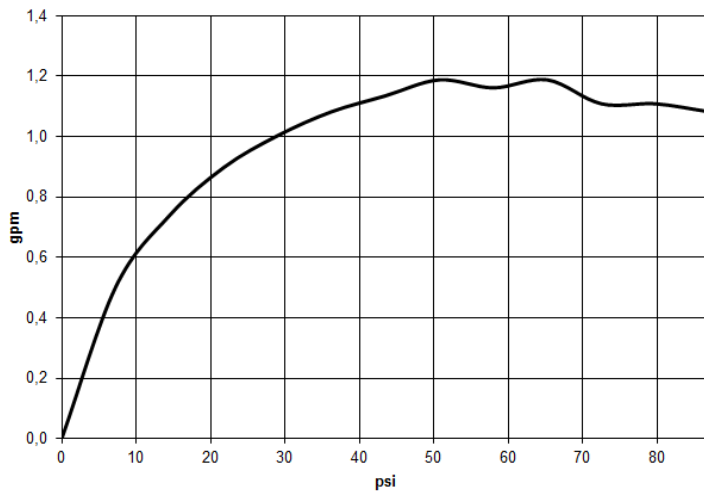

Three-hole lavatory mixer with drain - Brushed Chrome

Article number: 20 713 661-93 0010

**Dimensional drawing**

All dimensions in mm / inch = mm x 0,0394

**Flow rate chart**