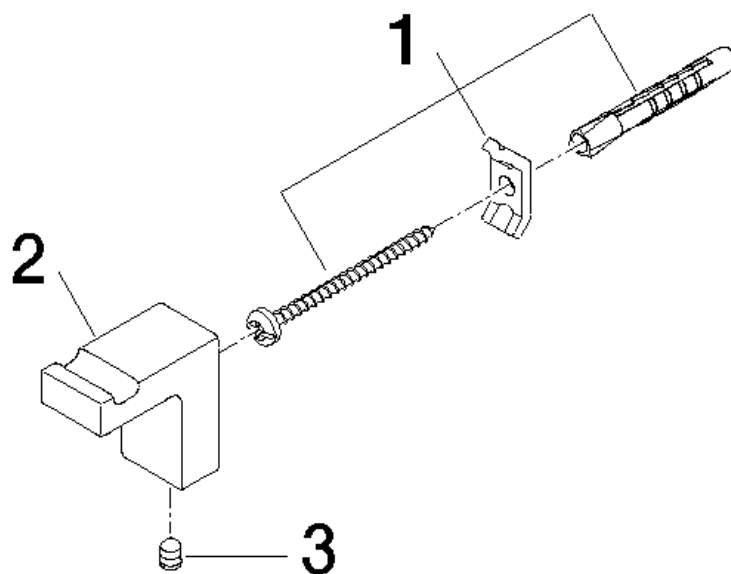

Product specifications

- Width 7/8"
- Height 1-5/8"
- 1-5/8" Projection

Surfaces

- chrome 83251710-00
- matt platinum 83251710-06

Exploded assembly drawing

Order quantity

No.	Article number	Name	Installation quantity
1	0517207160090	fixing set	1
2	081860522ff	hook	1
3	0431110040090	pin	1