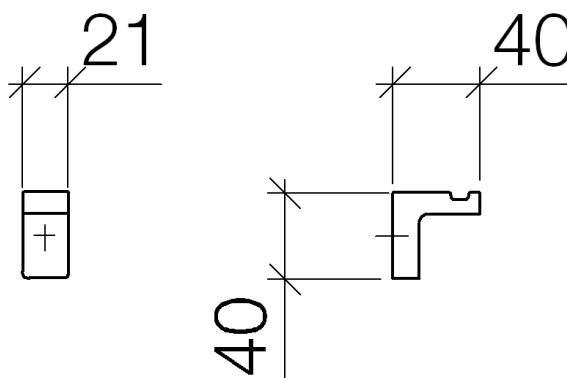

Product specifications

- Width 7/8"
- Height 1-5/8"
- 1-5/8" Projection

Surfaces

- chrome 83251710-00
- matt platinum 83251710-06

Exploded assembly drawing

Order quantity

No.	Article number	Name	Installation quantity
1	0517207160090	fixing set	1
2	081860522ff	hook	1
3	0431110040090	pin	1