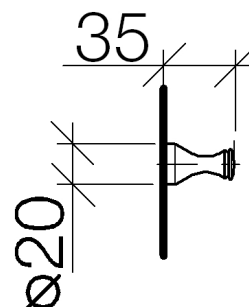

Product specifications

- 1 pair
- 35 mm projection

Surfaces

- | | |
|-----------------|-------------|
| • chrome | 83250970-00 |
| • platinum matt | 83250970-06 |
| • platinum | 83250970-08 |
| • Durabrass | 83250970-09 |

Exploded assembly drawing

Order quantity

No.	Article number	Name	Installation quantity
1	081860501ff	hook	2
2	0524045060090	fixing set	2