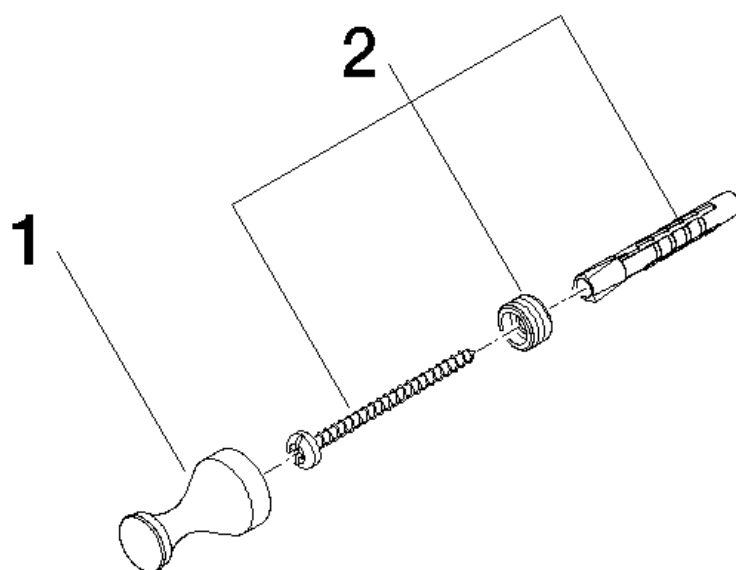

Product specifications

- 1 pair
- 35 mm projection

Surfaces

- | | |
|-----------------|-------------|
| • chrome | 83250970-00 |
| • platinum matt | 83250970-06 |
| • platinum | 83250970-08 |
| • Durabrass | 83250970-09 |

Exploded assembly drawing

Order quantity

No.	Article number	Name	Installation quantity
1	081860501ff	hook	2
2	0524045060090	fixing set	2