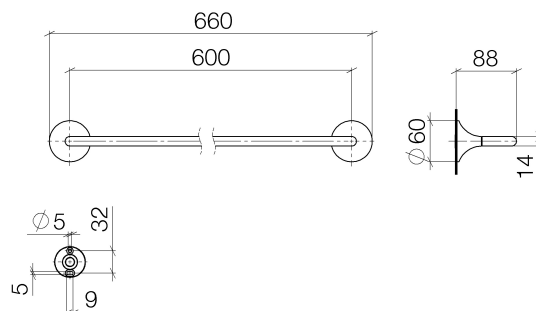

Product specifications

- gauge 600 mm
- width 88mm
- height 60 mm
- rosette Ø 60 mm
- **660 mm projection**

Surfaces

- | | |
|-----------------|-------------|
| • chrome | 83060809-00 |
| • platinum matt | 83060809-06 |
| • | 83060809-99 |

Exploded assembly drawing

Bath & Spa

Vaia Towel bar

Article number: 83060809

Order quantity

No.	Article number	Name	Installation quantity
1	0530310250090	fixing set	1
2	9017207590090	disc	2