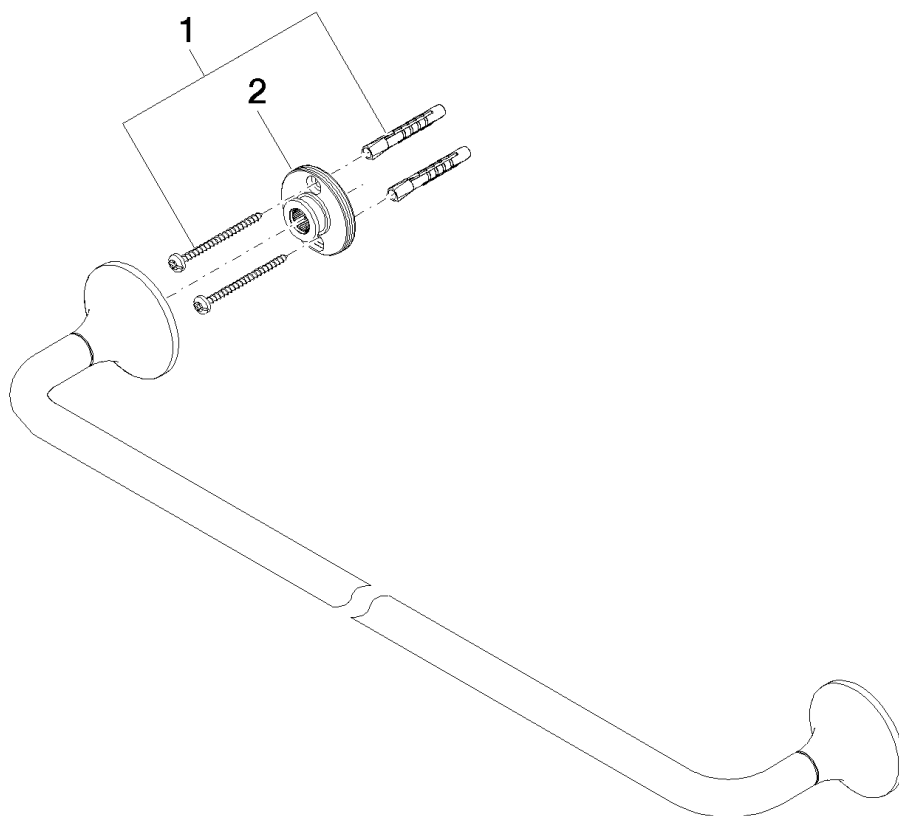

Product specifications

- gauge 600 mm
- width 88mm
- height 60 mm
- rosette Ø 60 mm
- **660 mm projection**

Surfaces

- | | |
|-----------------|-------------|
| • chrome | 83060809-00 |
| • platinum matt | 83060809-06 |
| • | 83060809-99 |

Exploded assembly drawing

Bath & Spa

Vaia Towel bar

Article number: 83060809

Order quantity

No.	Article number	Name	Installation quantity
1	0530310250090	fixing set	1
2	9017207590090	disc	2