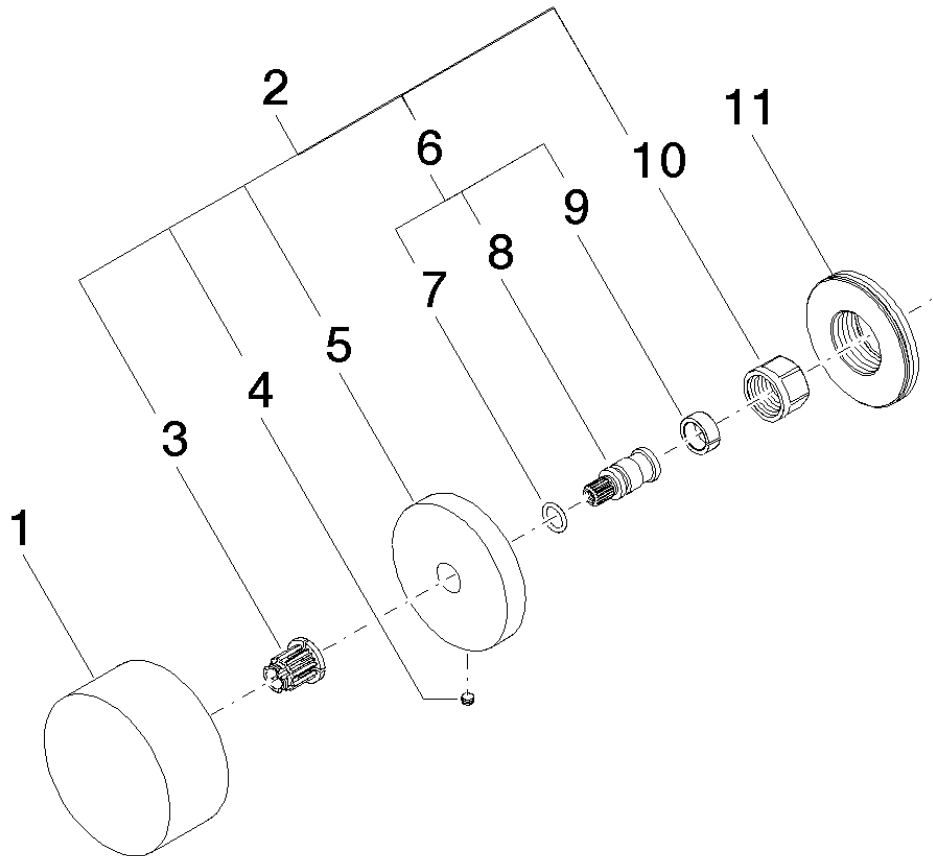

### Product specifications

- Without flange
- Handle  $\varnothing$  2-3/8"

**Surfaces**

- chrome 36310740-00
- matt platinum 36310740-06

**Accessories required**

- Rough for wall valve clockwise-closing 1/2"; 35 621 970
- Rough for wall valve clockwise-closing 3/4"; 35 622 970
- Rough for wall valve counter-clockwise closing 1/2"; 35 671 970
- Rough for wall valve counter-clockwise closing 3/4"; 35 672 970

**Exploded assembly drawing**

**Order quantity**

<b>No.</b>	<b>Article number</b>	<b>Name</b>	<b>Installation quantity</b>
1	092074004ff	handle	1
2	04277400200ff	rosette	1
3	09121200290	fixing cap	1
4	09311105590	pin	1
5	092774002ff	rosette	1
6	04290602000ff	spindle	1
7	09141006090	seal	1
8	092906020ff	spindle	1
9	09141502090	ring	1
10	09233002390	nut	1
11	09300110790	sleeve	1