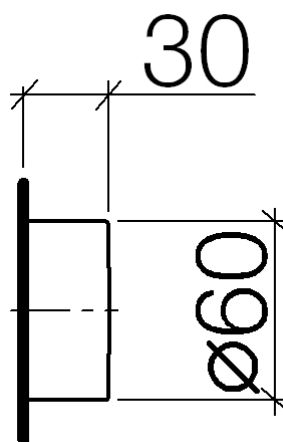

### Product specifications

- Without flange
- Handle  $\varnothing$  2-3/8"

**Surfaces**

- chrome 36310740-00
- matt platinum 36310740-06

**Accessories required**

- Rough for wall valve clockwise-closing 1/2"; 35 621 970
- Rough for wall valve clockwise-closing 3/4"; 35 622 970
- Rough for wall valve counter-clockwise closing 1/2"; 35 671 970
- Rough for wall valve counter-clockwise closing 3/4"; 35 672 970

**Exploded assembly drawing**

**Order quantity**

<b>No.</b>	<b>Article number</b>	<b>Name</b>	<b>Installation quantity</b>
1	092074004ff	handle	1
2	04277400200ff	rosette	1
3	09121200290	fixing cap	1
4	09311105590	pin	1
5	092774002ff	rosette	1
6	04290602000ff	spindle	1
7	09141006090	seal	1
8	092906020ff	spindle	1
9	09141502090	ring	1
10	09233002390	nut	1
11	09300110790	sleeve	1