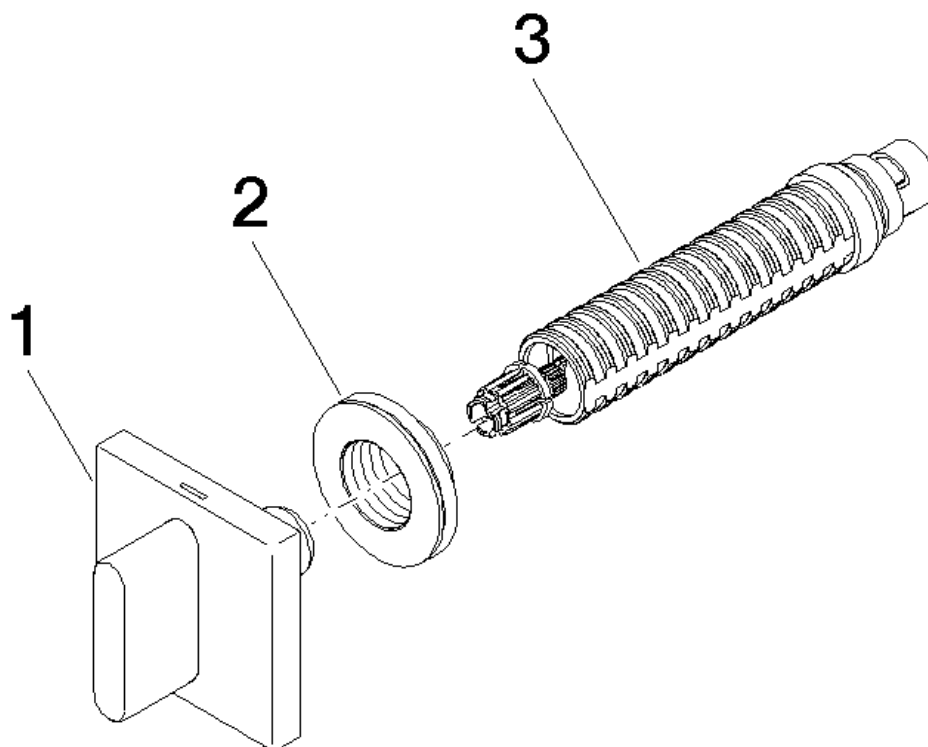

Product specifications

- Flange 2-3/8" x 2-3/8"
(ADA)

Surfaces

- chrome 36310706-00
- matt platinum 36310706-06

Accessories required

- Rough for wall valve clockwise-closing 1/2";
35 621 970
- Rough for wall valve clockwise-closing 3/4";
35 622 970

Exploded assembly drawing

Order quantity

No.	Article number	Name	Installation quantity
1	90207005102ff	handle	1
2	09210210890	disc	1
3	9090031430090	top	1