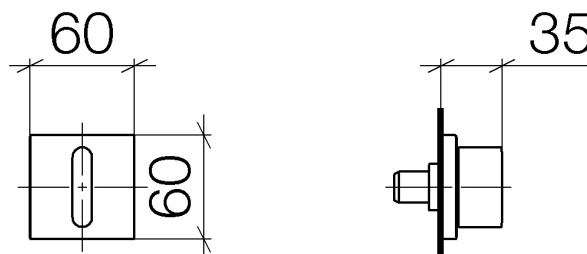

Product specifications

- Flange 2-3/8" x 2-3/8"
(ADA)

Surfaces

- chrome 36310706-00
- matt platinum 36310706-06

Accessories required

- Rough for wall valve clockwise-closing 1/2";
35 621 970
- Rough for wall valve clockwise-closing 3/4";
35 622 970

Exploded assembly drawing

Order quantity

No.	Article number	Name	Installation quantity
1	90207005102ff	handle	1
2	09210210890	disc	1
3	9090031430090	top	1