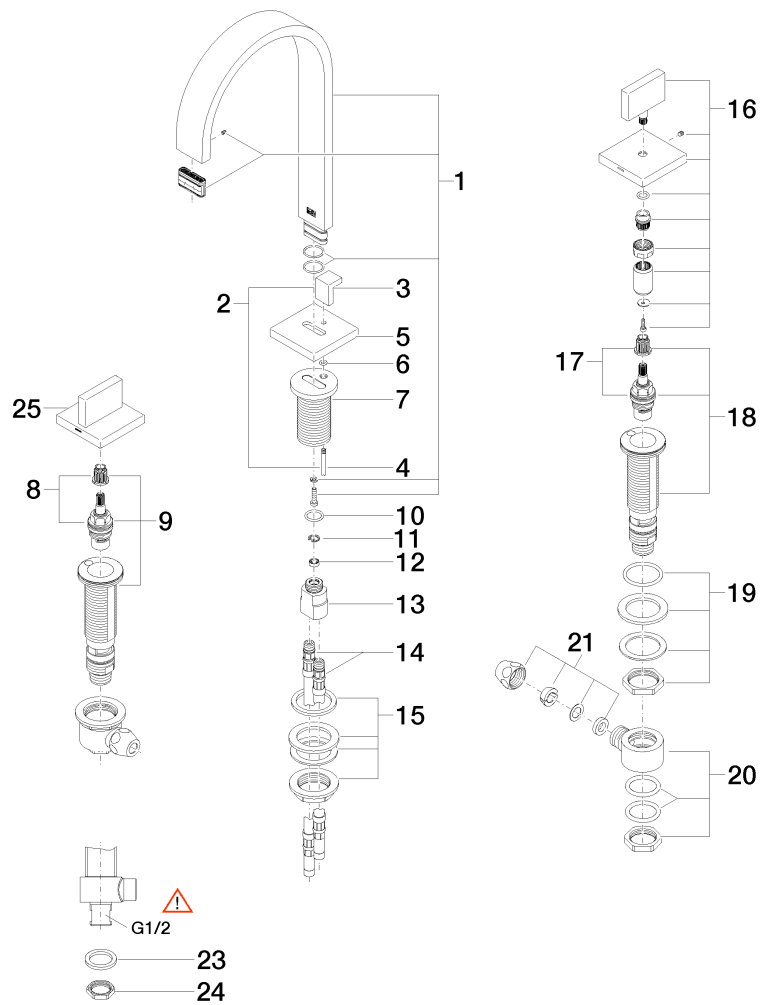

Exploded assembly drawing

22 ————— Ablaufgarnitur 04.11.01.023.00-ff

Order quantity

No.	Article number	Name	Installation quantity
1	90282215801ff	spout	1
2	04207803080ff	pull-rod	1
3	092078030ff	handle	1
4	093109080ff	pull-rod	1
5	092778032ff	rosette	1
6	09141016690	seal	1
7	0911100541090	connection	1
8	9090031520090	top	1
9	0417110455290	side panel	1
10	09141013090	seal	1
11	09160101690	ring	1
12	09230103390	flow reducer	1
13	0911100551090	connection	1
14	0430040160090	hose	2
15	0423100090190	fixing set	1
16	90207800204ff	handle (cold)	1
17	9090031530090	top	1
18	0417110455390	side panel	1
19	0423100327890	fixing set	2
20	0417110231090	distributor	2
21	04233004000ff	threaded connector	2
22	04110102300ff	pop-up waste	1
23	09301105990	disc	2
24	09231001290	nut	2
25	90207800205ff	handle (hot)	1