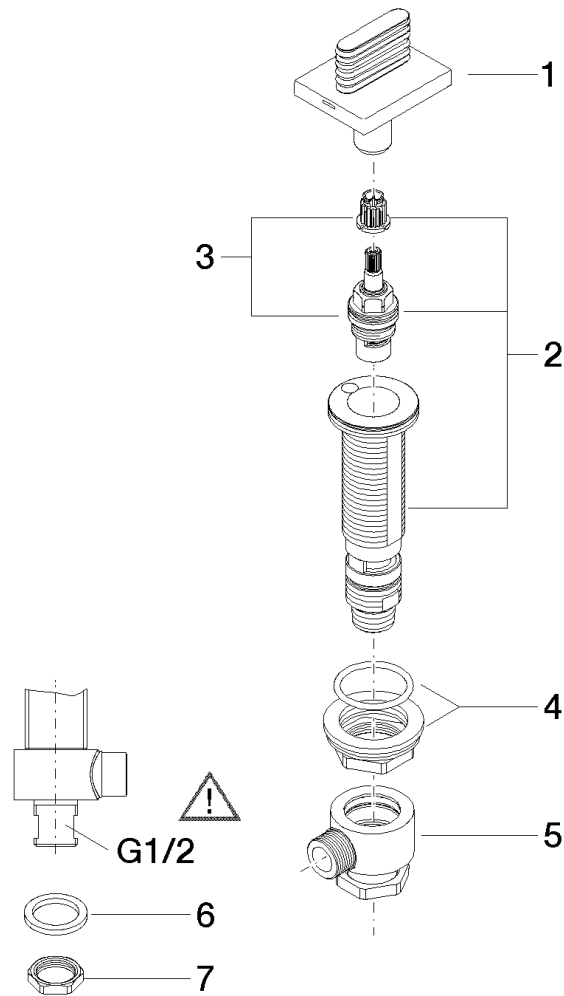

**Product specifications**

- hole diameter 32 mm
- rosette 60 x 47 mm

**Surfaces**

- chrome 20005705-00
- platinum matt 20005705-06

**Exploded assembly drawing**

**Order quantity**

<b>No.</b>	<b>Article number</b>	<b>Name</b>	<b>Installation quantity</b>
1	90207005506ff	handle	1
3	9090031530090	top	1
3	0417110455390	side panel	1
4	0423100327890	fixing set	1
5	0417110231090	distributor	1
6	09301105990	disc	1
7	09231001290	nut	1

**Flow rate chart**