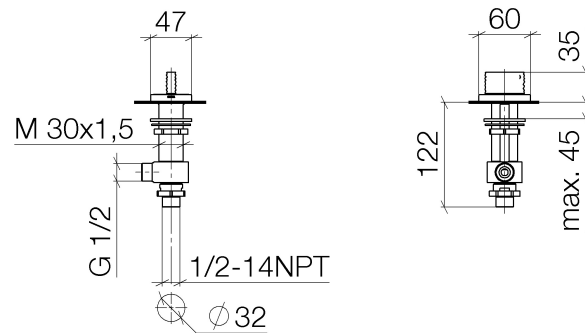

**Product specifications**

- hole diameter 32 mm
- rosette 60 x 47 mm

**Surfaces**

- chrome 20005705-00
- platinum matt 20005705-06

**Exploded assembly drawing**

**Order quantity**

<b>No.</b>	<b>Article number</b>	<b>Name</b>	<b>Installation quantity</b>
1	90207005506ff	handle	1
3	9090031530090	top	1
3	0417110455390	side panel	1
4	0423100327890	fixing set	1
5	0417110231090	distributor	1
6	09301105990	disc	1
7	09231001290	nut	1

**Flow rate chart**