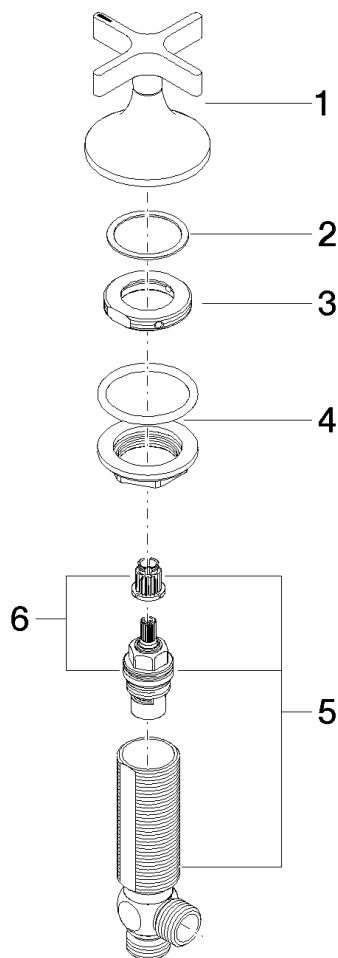

Vaia 1/2" deck valve 1/2"
Article number: 20000808

Exploded assembly drawing

Vaia 1/2" deck valve 1/2"

Article number: 20000808

Order quantity

No.	Article number	Name	Installation quantity
1	90208001100ff	handle (hot)	1
2	09281000390	ring	1
3	09240102890	ring	1
4	0423100324690	fixing set	1
5	0417110553190	side panel	1
6	9090031310090	top	1

Flow rate chart