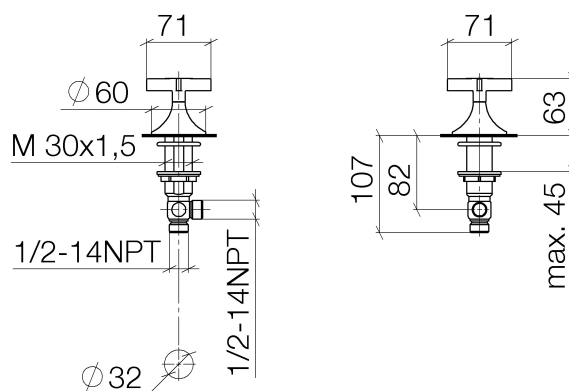

Vaia 1/2" deck valve 1/2"
Article number: 20000808

Exploded assembly drawing

Vaia 1/2" deck valve 1/2"

Article number: 20000808

Order quantity

No.	Article number	Name	Installation quantity
1	90208001100ff	handle (hot)	1
2	09281000390	ring	1
3	09240102890	ring	1
4	0423100324690	fixing set	1
5	0417110553190	side panel	1
6	9090031310090	top	1

Flow rate chart