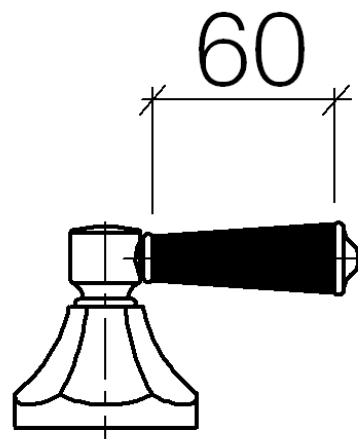

Product specifications

- Length 2-3/8"
- For use with lavatory faucets

NOTE: Mixers are supplied without lever inserts.

Please order the lever inserts separately!

Surfaces

- | | |
|-----------------|-------------|
| • chrome | 11170370-00 |
| • matt platinum | 11170370-06 |
| • platinum | 11170370-08 |
| • brass | 11170370-09 |
| • white | 11170370-12 |

Exploded assembly drawing

Bath & Spa

Madison Flair Lever insert

Article number: 11170370

Order quantity

No.	Article number	Name	Installation quantity
1	11170370ff	handle	1