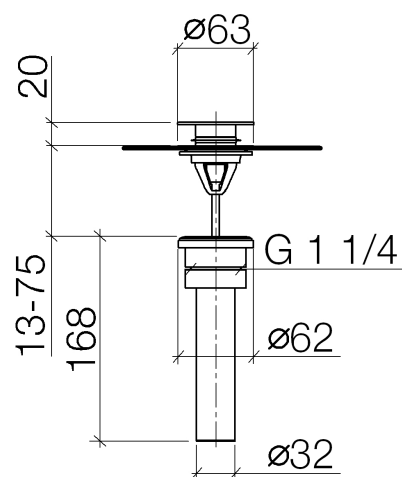

**Product specifications**

- push to open/close

**Suitable only for basins with overflow.**

**Surfaces**

- chrome 10125970-000010
- matt platinum 10125970-060010
- 10125970-990010

**Exploded assembly drawing**

**Order quantity**

<b>No.</b>	<b>Article number</b>	<b>Name</b>	<b>Installation quantity</b>
1	04312009600ff	plug	1
2	09303017990	screw	1
3	091101038ff	cup	1
4	09140506190	seal	1
5	09140315390	seal	1
6	091110156ff	connection	1
7	092820055ff	pipe	1
8	09140506290	seal	1
9	092330073ff	nut	1