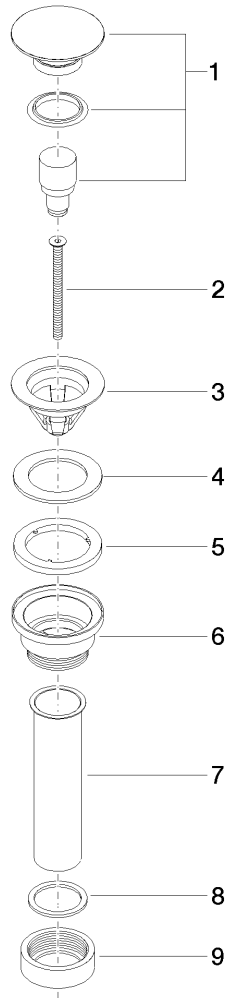

**Product specifications**

- push to open/close

**Suitable only for basins with overflow.**

**Surfaces**

- chrome 10125970-000010
- matt platinum 10125970-060010
- 10125970-990010

**Exploded assembly drawing**

**Order quantity**

<b>No.</b>	<b>Article number</b>	<b>Name</b>	<b>Installation quantity</b>
1	04312009600ff	plug	1
2	09303017990	screw	1
3	091101038ff	cup	1
4	09140506190	seal	1
5	09140315390	seal	1
6	091110156ff	connection	1
7	092820055ff	pipe	1
8	09140506290	seal	1
9	092330073ff	nut	1