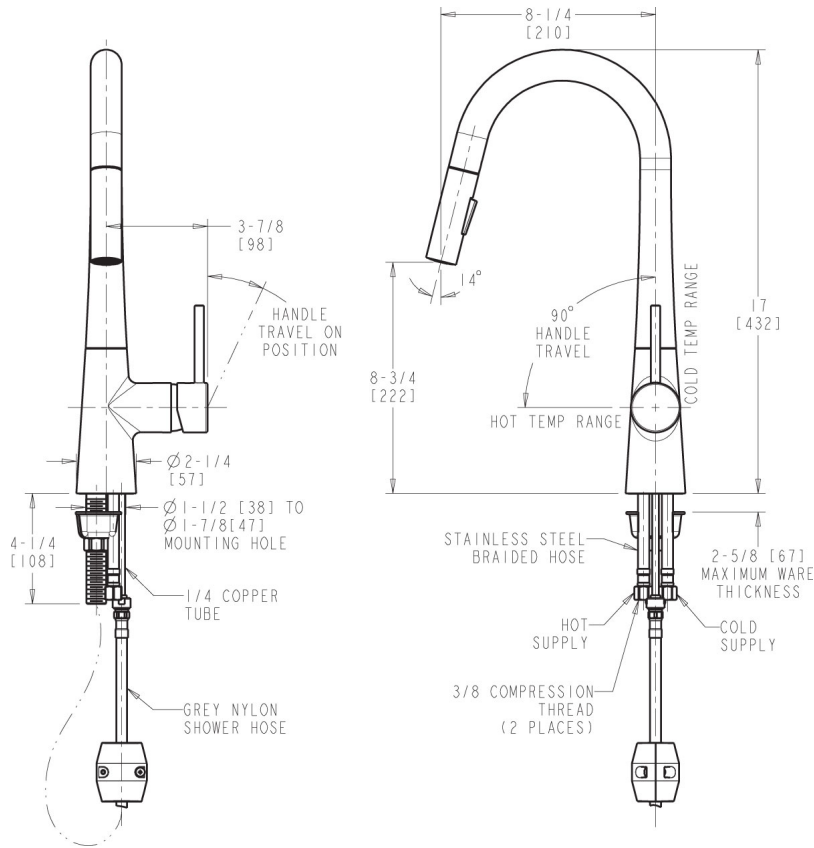

MECHANICAL FAUCETS

434-ABCP

Manual Sink Faucets

Product Type

Deck Mounted Single Hole Single Lever Hot and Cold Water Mixing Sink Faucet

Features & Specifications

- Single Hole
- Volume Control and Hot Water Limit Stop Ceramic Cartridges
- 1/2" NPSM Supply Inlets for 3/8" or 1/2" Flexible Riser
- User Adjustable Temperature Control Mixer
- Temperature Limiter
- Dual-pattern 1.5 GPM (5.7 L/min) pull-down outlet
- 9" Center to Center Tubular Brass Spout
- ECAST® design provides durable construction with total lead content equal to or less than 0.25% by weighted average
- CFNow! Item Ships in 3 Days

2100 South Clearwater Drive
Des Plaines, IL
P: 847/803-5000
F: 847/803-5454
Technical: 800/TEC-TRUE
www.chicagofaucets.com

Architect/Engineer Specification

Operation and Maintenance

Installation should be in accordance with local plumbing codes. Flush all pipes thoroughly before installation. After installation, remove spout outlet or flow control and flush faucet thoroughly to clear any debris. Care should be taken when cleaning the product. Do not use abrasive cleaners, chemicals or solvents as they can result in surface damage. Use mild soap and warm water for cleaning and protecting the life of Chicago Faucet products. For specific operation and maintenance refer to the installation instructions and repair parts documents that are located at www.chicagofaucets.com.