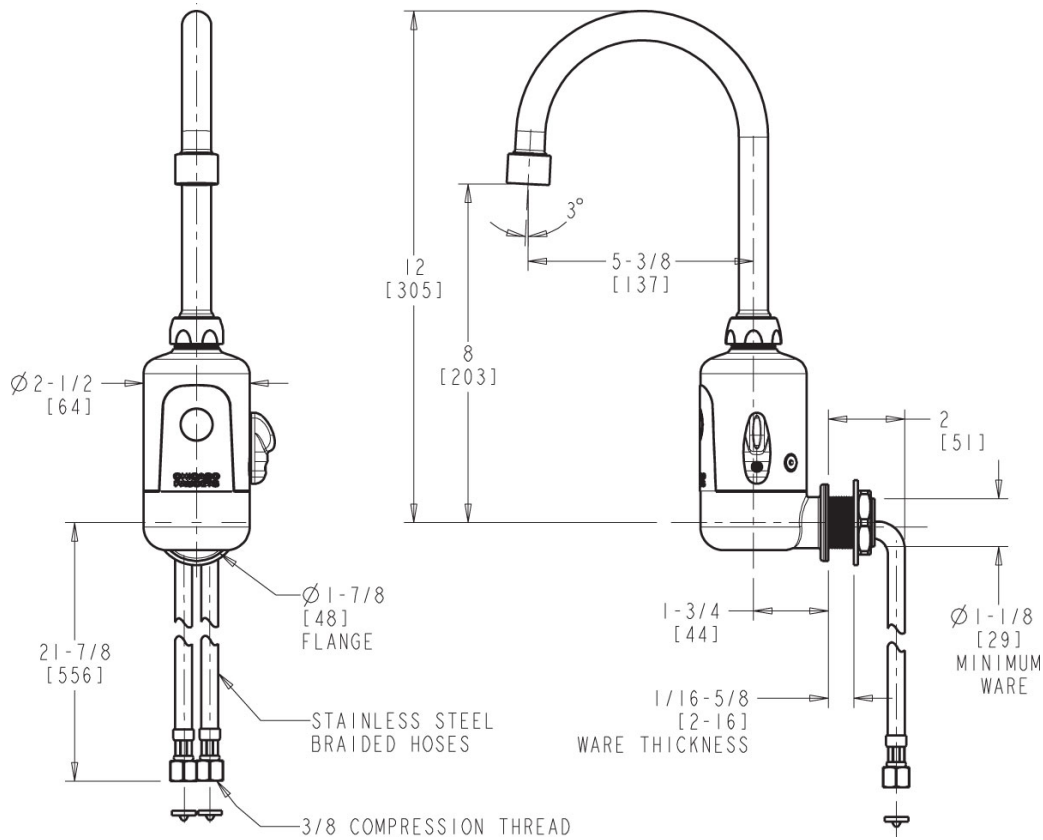

#### ECAST

ECAST products are intended for installation where state laws and local codes mandate lead content levels or in any location where lead content is a concern.

2100 South Clearwater Drive  
Des Plaines, IL  
P: 847/803-5000  
F: 847/803-5454  
Technical: 800/TEC-TRUE  
www.chicagofaucets.com

**Architect/Engineer Specification**

Chicago Faucets No. 116.224.AB.1, HyTronic electronic faucet with dual-beam infrared sensor, chrome plated. Single-hole wall mount. Rigid/swing gooseneck spout, 5-1/4" center-to-center. 0.5 GPM (1.9 L/min) vandal-proof, non-aerating spray. Includes optional 1.5 GPM (5.7 L/min) insert. Dual supply for hot and cold water service. 6-volt lithium CRP2 battery included. Stainless steel hoses included. User-adjustable temperature control mixer. Multiple field-adjustable modes and ranges. Compatible with Chicago Faucets Commander™ handheld programming unit. ECAST® construction with less than 0.25% lead content by weighted average. CALGreen compliant. This product meets ADA ANSI/ICC A117.1 requirements and is tested and certified to industry standards: ASME A112.18.1/CSA B125.1, Certified to NSF/ANSI 61, Section 9 by CSA, California Health and Safety Code 116875 (AB1953-2006), Vermont Bill S.152, NSF/ANSI 372 Low Lead Content, and California Green Building Standards Code (CALGreen).