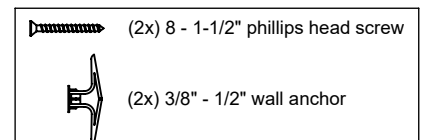

**Features**

- Available in 28 finishes including 13 PVD finishes
- All brass construction
- Includes all mounting hardware

**Codes/Standards**

Product meets or exceeds the following:

- None applicable

Dimensions are inches, rounded to 1/16"  
[Dimensions in brackets are mm, rounded to 1mm]