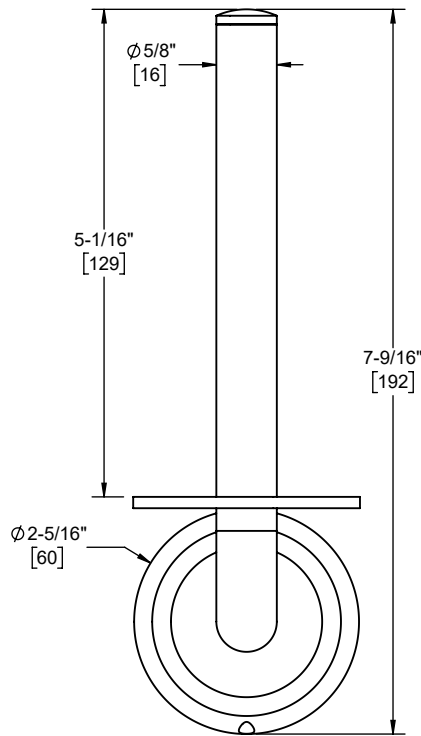

**Features**

- Available in 28 finishes including 13 PVD finishes
- All brass construction
- Includes all mounting hardware

**Codes/Standards**

Product meets or exceeds the following:

- None applicable

Dimensions are inches, rounded to 1/16"  
[Dimensions in brackets are mm, rounded to 1mm]