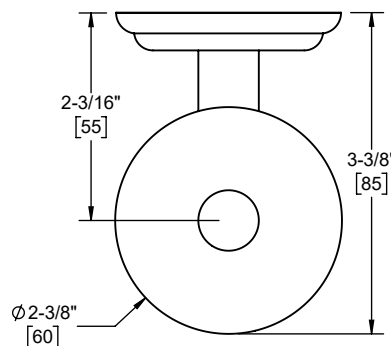

**Features**

- Available in 28 finishes including 13 PVD finishes
- All brass construction
- Includes all mounting hardware

**Codes/Standards**

Product meets or exceeds the following:

- None applicable

Dimensions are inches, rounded to 1/16"  
[Dimensions in brackets are mm, rounded to 1mm]