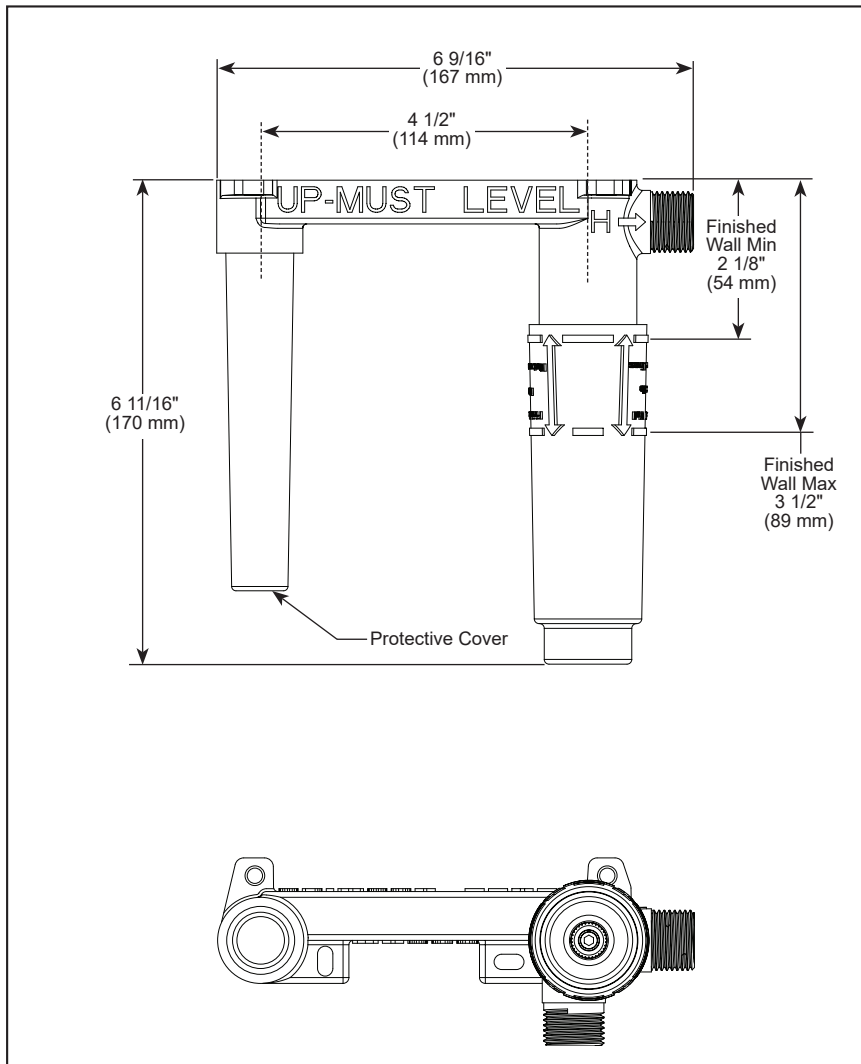

BRIZO®

BATHROOM ROUGH

- R85800
- 1/2" Rough-In
- Single handle, two hole wall mount rough

Submitted Model No.: _____

Specific Features: _____

STANDARD SPECIFICATIONS

- 1/2" NPT supply threads
- Solid brass body
- Trim sold separately
- Pre-assembled protective plastersguard indicates finished wall location
- Accomodates finished wall variation up to 1 3/8" (35 mm)
- Refer to product installation instructions