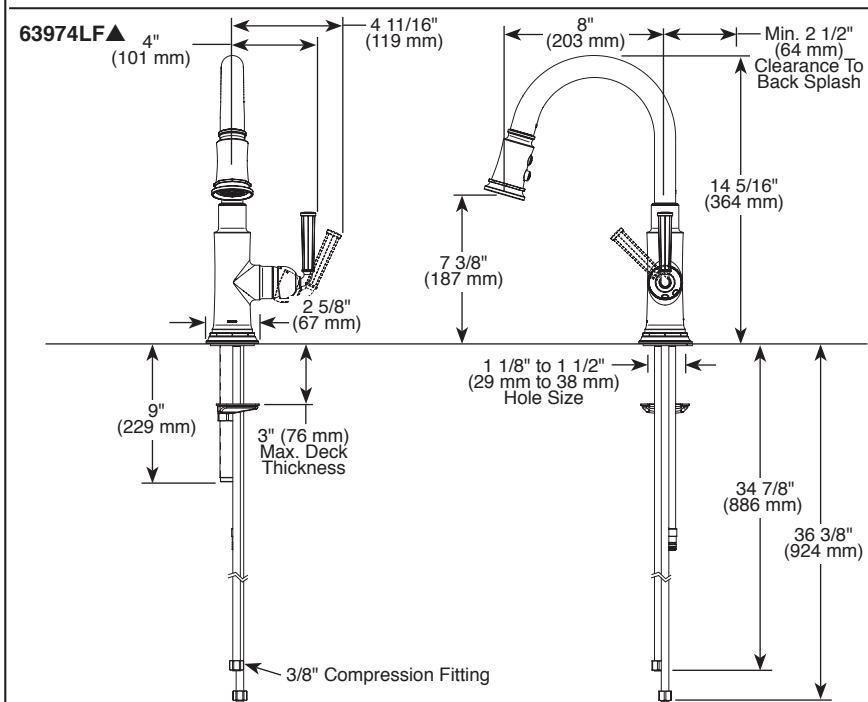

▲ Designate proper finish suffix

Brizo Kitchen & Bath Company reserves the right (1) to make changes in specifications and materials, and (2) to change or discontinue models, both without notice or obligation. Dimensions are for reference only. See current full-line price book or www.brizo.com for finish options and product availability.

BSP-K-63074LF Rev. A