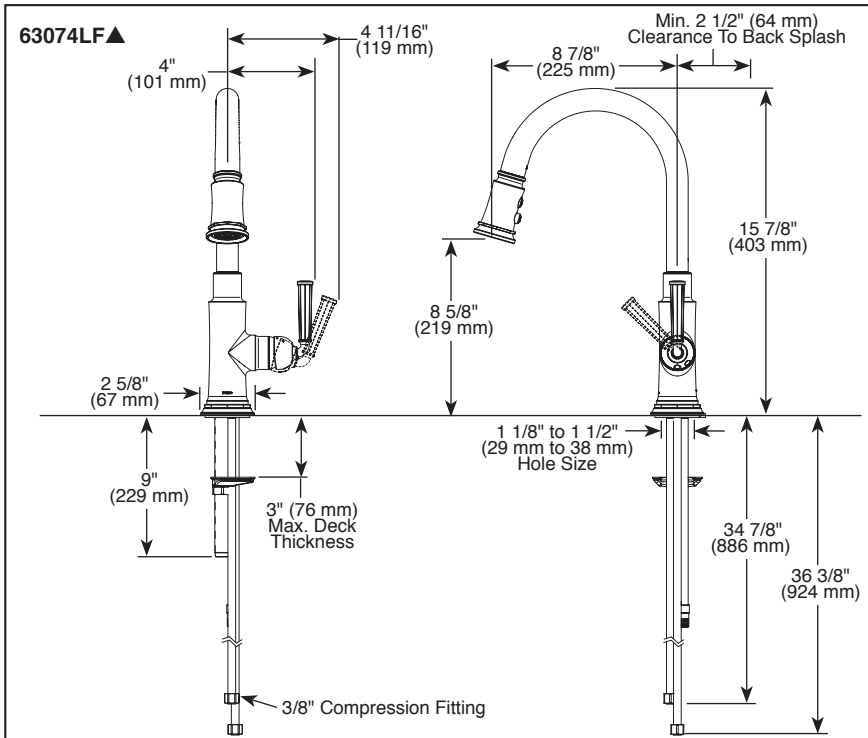

▲ Designate proper finish suffix

Brizo Kitchen & Bath Company reserves the right (1) to make changes in specifications and materials, and (2) to change or discontinue models, both without notice or obligation. Dimensions are for reference only. See current full-line price book or www.brizo.com for finish options and product availability.

BSP-K-63074LF Rev. A