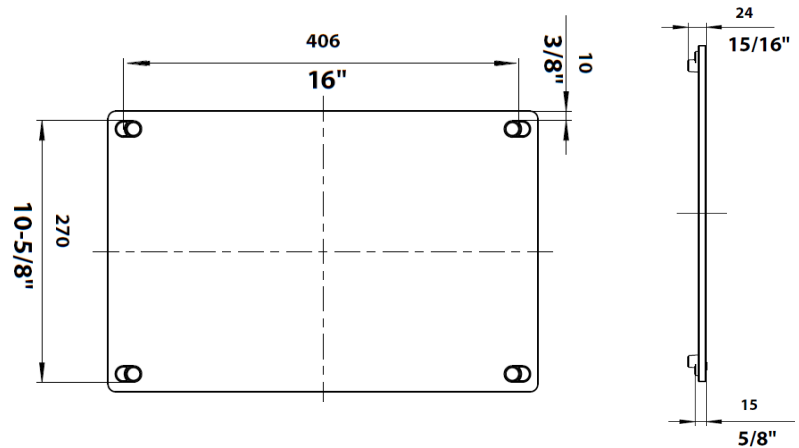

FEATURED MODEL

231609 Cutting Board

FEATURES

- Ash compound
- Fits all Quatrus 16" I.D. bowls
- Rests on countertop
- Designed for zero reveal through 1/8" positive reveal installations
- Durable rubber feet for countertop use

OPTIONAL ACCESSORIES

Workstation: 441741
 Super Single Grid: 231599
 Super Single Multi-Level Grid: 231608
 Sink Caddy: 230694

NOMINAL DIMENSIONS

OVERALL	HEIGHT	BOARD THICKNESS
17-1/2"x11-7/16"	15/16"	3/8"