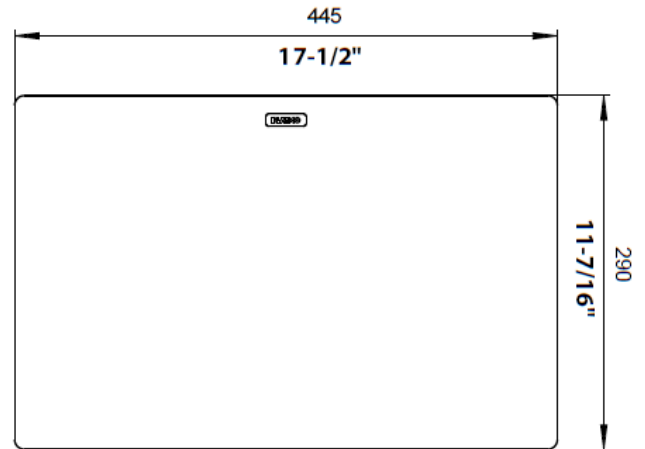

FEATURED MODEL

231609 Cutting Board

FEATURES

- Ash compound
- Fits all Quatrus 16" I.D. bowls
- Rests on countertop
- Designed for zero reveal through 1/8" positive reveal installations
- Durable rubber feet for countertop use

OPTIONAL ACCESSORIES

Workstation: 441741
 Super Single Grid: 231599
 Super Single Multi-Level Grid: 231608
 Sink Caddy: 230694

NOMINAL DIMENSIONS

OVERALL	HEIGHT	BOARD THICKNESS
17-1/2"x11-7/16"	15/16"	3/8"