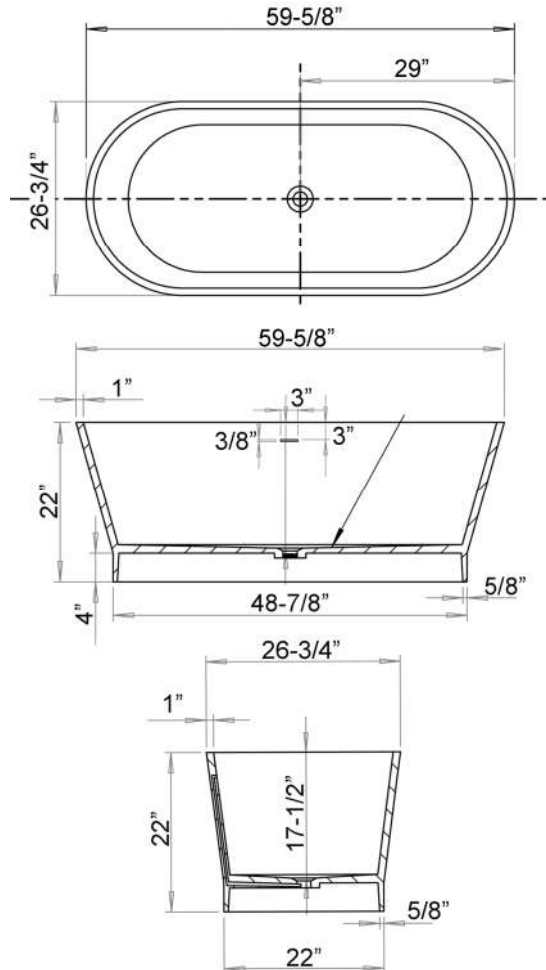

Tub Colors:

WH Matte white
WHGL Gloss White

Dimensions of fixture are nominal and specifications subject to change without notice.