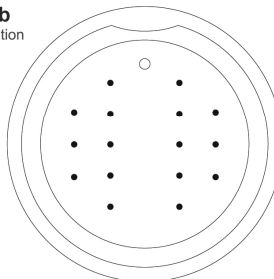

Air Kit is installed in tub before shipment

INSIDE TUB VIEW - WILL VARY BY TUB DESIGN

Air Jet

Remote

Oval bathtub
Sample jet configuration

with end drain

with center drain

Rectangular bathtub
Sample jet configuration

with end drain

with center drain

Round bathtub
Sample jet configuration

These diagrams are general representations.
Jet placement may vary dependent on tub shape

Features:

(16) Maxi Air Jets

Elbows for air jets