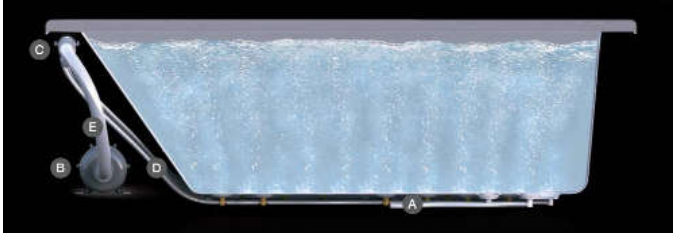

(Air jet configuration if system is added, more info on page 2.)

Features:

- ▶ Poly-resin blend is the same color throughout
- ▶ 1" thick at rim
- ▶ Available in Matte or Gloss finish
- ▶ No faucet holes
- ▶ Built-in overflow slot
- ▶ Includes white pop-up drain
- ▶ Tub is thoroughly inspected before shipment
- ▶ IAPMO Certified
- ▶ **New:** Air jet system now available, more info on page 2

Tub Colors:

WH Matte white
WHGL Gloss White

Dimensions of fixture are nominal and specifications subject to change without notice.

BATHTUB AIR JET KIT

Cat. No.
AIR KIT 1, AIR KIT 2

- A** AIR JET - Bottom air jets for maximum bubble action.
- B** BLOWER - The heart of the massage system.
- C** MANIFOLD - Double back flow security prevention device.
- D** FLEXIBLE PVC HOISING - IAPMO certified.
- E** MAIN AIR INTAKE HOSE - High temperature and pressure resistant.

Features:

- ▶ 750 Watt blower motor operates system
- ▶ 300 Watt air heater warms air
- ▶ System powered by 120V
- ▶ 16 brass air jets placed in bottom of tub
- ▶ Each air jet has 24 holes
- ▶ Air jet caps available in white (AIR KIT 1) or black (AIR KIT 2)
- ▶ Includes 1 1/4" x 3' main air hose plus 1 1/4" x 9' extension hose
- ▶ Automatic system purge after each use
- ▶ Automatic safety timer turns off system after 20 minutes
- ▶ Includes water tight remote control
- ▶ Compatible with most acrylic, copper and resin tubs with no feet
- ▶ Not available with cast iron tubs or tubs with feet

Air Kit is installed in tub before shipment

INSIDE TUB VIEW - WILL VARY BY TUB DESIGN

Air Jet

Remote

Oval bathtub
Sample jet configuration

with end drain

with center drain

Rectangular bathtub
Sample jet configuration