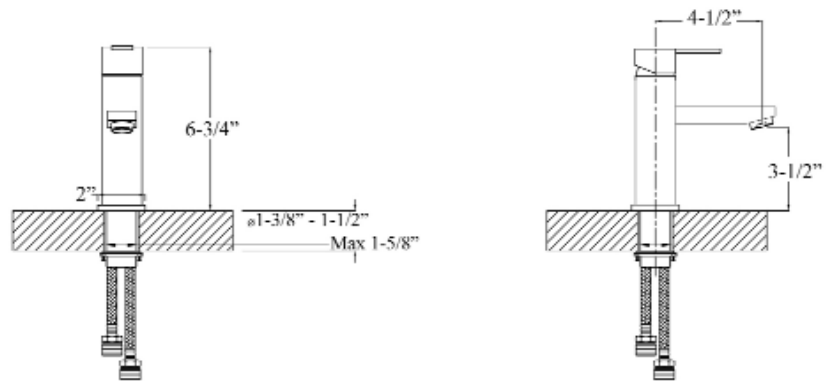

FULTON SINGLE HANDLE LAVATORY FAUCET

Cat. No.
LFS310

Spout Reach: 4-1/2"
Height: 6-3/4"

Features:

- ▶ Constructed of solid brass
- ▶ Single handle operation
- ▶ Drain not included
- ▶ Includes 2 braided hoses
- ▶ Hoses have 1/2" Male connectors
- ▶ Height to spout 3-1/2"
- ▶ Ceramic disc cartridges
- ▶ Flow rate is 1.2 GPM at 60 psi
- ▶ cUPC/NSF/AB1953 Certified

Finishes:

- CP** Polished Chrome
- BN** Brushed Nickel
- ORB** Oil Rubbed Bronze

Dimensions of fixture are nominal and may vary. Dimensions and specifications subject to change without notice.