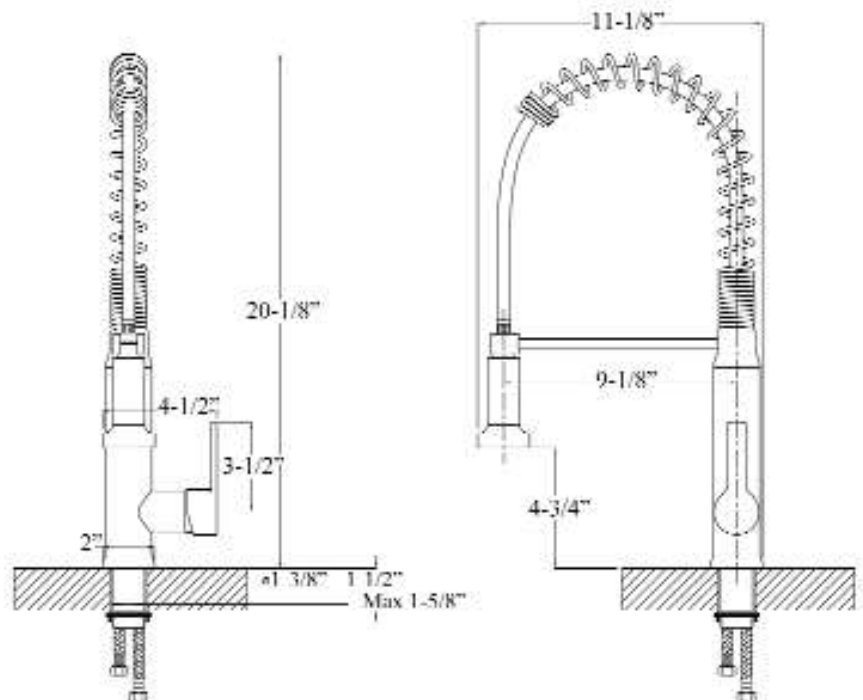

# SABAN SPRING SINGLE HANDLE KITCHEN FAUCET

Cat. No.  
KFS420-L2

L: 4-1/2"  
W: 11-1/8"  
H: 20-1/8"

## Features:

- ▶ Constructed of solid brass
- ▶ Spring gooseneck spout
- ▶ Magnetic pull down spray
- ▶ Includes 2 braided hoses
- ▶ Hoses have 1/2" male connectors
- ▶ Ceramic disc cartridges
- ▶ Height to spout 4-3/4"
- ▶ Spout reach 9-1/8"
- ▶ Flow rate is 1.8 GPM at 60 psi
- ▶ cUPC/NSF/AB1953 Certified

## Finishes:

- CP** Polished Chrome  
**BN** Brushed Nickel  
**ORB** Oil Rubbed Bronze

Dimensions of fixture are nominal and may vary. Dimensions and specifications subject to change without notice.