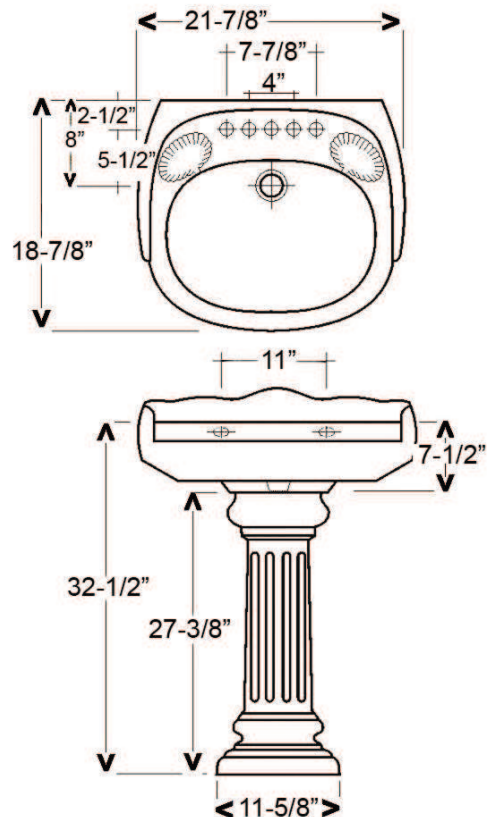

VICKI PEDESTAL LAVATORY

Cat. No.
3-65X

W: 21 7/8"
D: 18 7/8"
H: 35 1/2"
Flange: 1 3/4"

Interior Dimensions:

Basin Interior: 16 1/2"W x 12 1/8"D
 BasinDepth: 7 1/4"
 Back of basin to center of faucet: 2 1/2"
 Back of basin to center of drain: 8"
 Mount bolts height: 31"
 Mount holes cc: 11"
 Faucet and spout holes: 1 1/4" (4")
 1 3/8" (8")

Features:

- ▶ Made of Vitreous China
- ▶ Available for 4" CC or 8" Widespread
- ▶ Can be Installed Using Toggle or Molly Bolts (not included)
- ▶ Overflow

*For ease of installation, order one of the following:

1. Hangers (pair) \$4.75
2. Bracket (one) \$11.50

Colors:

WH White
BQ Bisque

Compliance Certification
 Meets or exceeds the following specifications: ASME A112.19.2 2008 and CSA B45.1-08 for ceramic plumbing fixtures.

Dimensions of fixture are nominal and may vary within the range of tolerances established by ASMEI Standard A112.19.2-2008. Dimensions and specifications subject to change without notice.