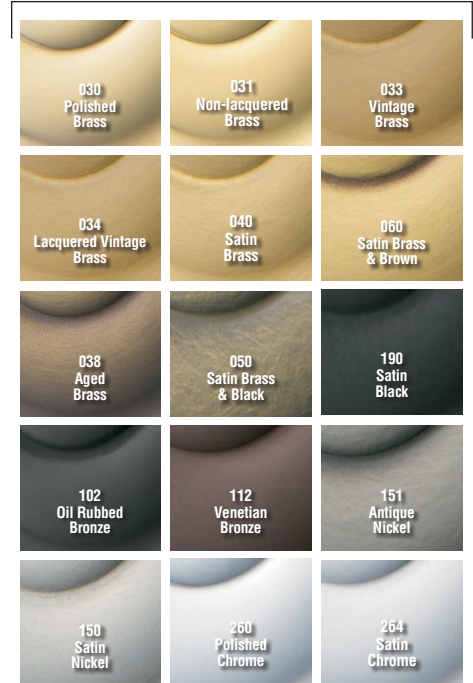

BALDWIN®

5048 / 5148 ESTATE ROSES

5148 is for privacy function

SPECIFICATIONS

> Material: Solid Forged Brass

TIER 1 FINISHES

TIER 2 FINISHES