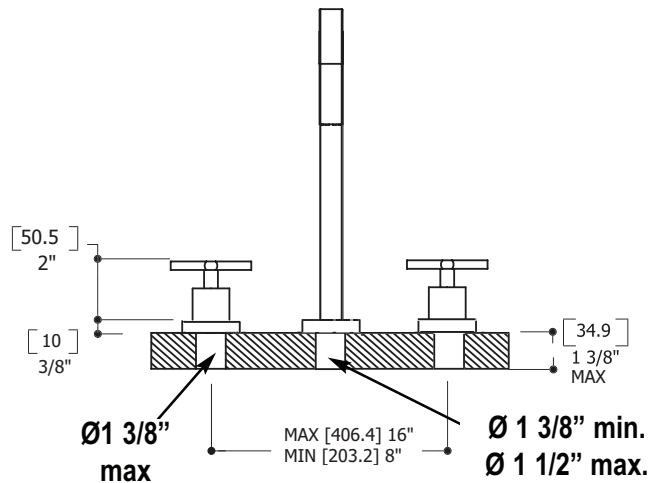

FEATURES

Solid brass construction
 Aerated water flow
 Press pop-up drain with overflow # ABDR00699
 Ceramic cartridge # hot ABCA30911 cold ABCA30921
 1/2" connection

FINISHES

Standard
 polished chrome (pc)
 Custom
 20 custom finishes available
 (ask your local Aquabrass authorized dealer for details)

WARRANTY

Residential: Limited lifetime warranty to original purchaser
 Commercial: Two years warranty
 (Complete warranty available at www.aquabrass.com/warranty)

SPECS AT LARGE

Overall spout projection: 6 5/8" Flow rate: 2.2 gpm
 CC spout projection: 5 7/8" Mounting hole: 1 3/8"
 Total faucet height: 11" Counter depth: 1 3/8"

EXPLOSION PARTS