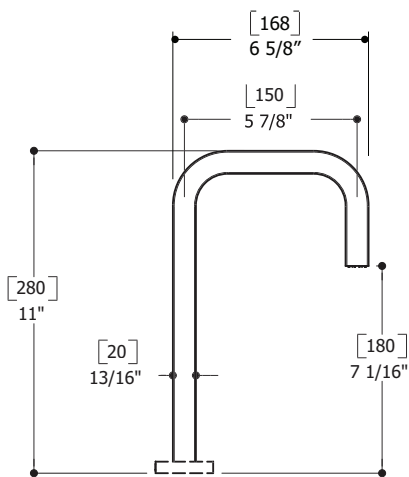

FEATURES

Solid brass construction
 Aerated water flow
 Press pop-up drain with overflow # ABDR00699
 Ceramic cartridge # hot ABCA30911 cold ABCA30921
 1/2" connection

FINISHES

Standard
 polished chrome (pc)
 Custom
 20 custom finishes available
 (ask your local Aquabrass authorized dealer for details)

WARRANTY

Residential: Limited lifetime warranty to original purchaser
 Commercial: Two years warranty
 (Complete warranty available at www.aquabrass.com/warranty)

SPECS AT LARGE

Overall spout projection: 6 5/8" Flow rate: 2.2 gpm
 CC spout projection: 5 7/8" Mounting hole: 1 3/8"
 Total faucet height: 11" Counter depth: 1 3/8"

EXPLOSION PARTS