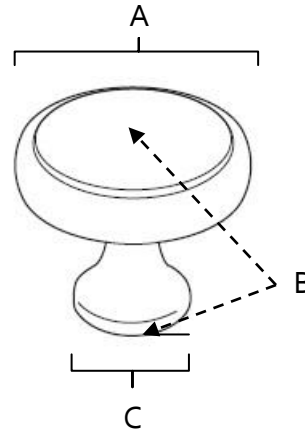

SPECIFICATIONS

**ROYALE
KNOBS**

FEATURES

- Transitional styling
- Multiple finishes
- Concealed installation

WARRANTY

Limited lifetime

FINISHES

- Polished Brass (PB)
- Polished Brass/Non-lacquered (PB/NL)
- Polished Chrome (PC)
- Antique English (AE)
- Antique English Matte (AEM)
- Barcelona (BARC)
- Bronze (BRZ)
- Chocolate Bronze (CHBRZ)
- Polished Antique (PA)
- Polished Nickel (PN)
- Satin Nickel (SN)

MATERIAL

Brass

Item#	A	B	C
A980-14	1 1/4"	1 1/8"	5/8"
A980-38	1 1/2"	1 1/4"	11/16"

KEY:

- A - Length and Width
- B - Projection
- C - Mount Length and Width

NOTE: Dimensions and specifications are subject to change without notice.