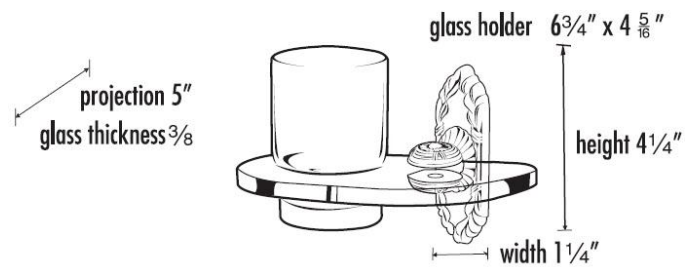

SPECIFICATIONS

RIBBON & REED

TUMBLER HOLDER WITH TUMBLER

FEATURES

Traditional styling
Multiple finishes
Concealed installation

WARRANTY

Limited lifetime

FINISHES