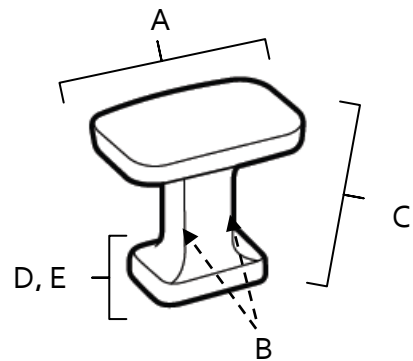

SPECIFICATIONS

Cloud
1" Knob

FEATURES

- Modern styling
- Multiple finishes
- Concealed installation

WARRANTY

Limited lifetime

FINISHES

- Polished Chrome (PC)
- Polished Brass (PB)
- Bronze (BRZ)
- Chocolate Bronze (CHBRZ)
- Pewter (PEW)
- Polished Nickel (PN)
- Satin Nickel (SN)

MATERIAL

Brass

Item#	A	B	C	D(L)	E (W)
A252-1	1"	1/4"	1"	5/8"	7/16"

KEY:

- A - Overall Length
- B - Handle Width
- C - Projection
- D - Mount Length
- E - Mount Width

NOTE: Dimensions and specifications are subject to change without notice.