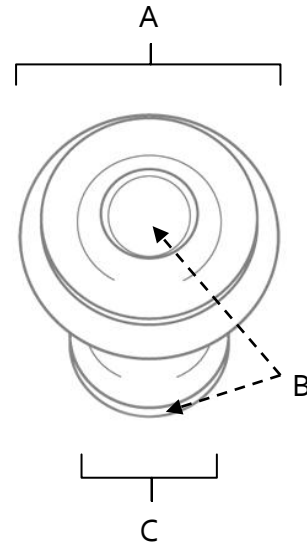

SPECIFICATIONS

**TRADITIONAL
KNOBS**

FEATURES

Traditional styling
Multiple finishes
Concealed installation

WARRANTY

Limited lifetime

FINISHES

Antique English (AE)
Antique English Matte (AEM)
Barcelona (BARC)
Bronze (BRZ)
Chocolate Bronze (CHBRZ)
Matte Black (MB)
Polished Antique (PA)
Polished Brass (PB)
Polished Chrome (PC)
Polished Nickel (PN)
Satin Nickel (SN)

MATERIAL

Brass

Item#	A	B	C
A1047	1"	7/8"	11/16"
A1049	1 1/4"	1"	13/16"
A1050	1 1/2"	1 1/8"	1"

KEY:

A - Length and Width
B - Projection
C - Mount Length and Width

NOTE: Dimensions and specifications are subject to change without notice.