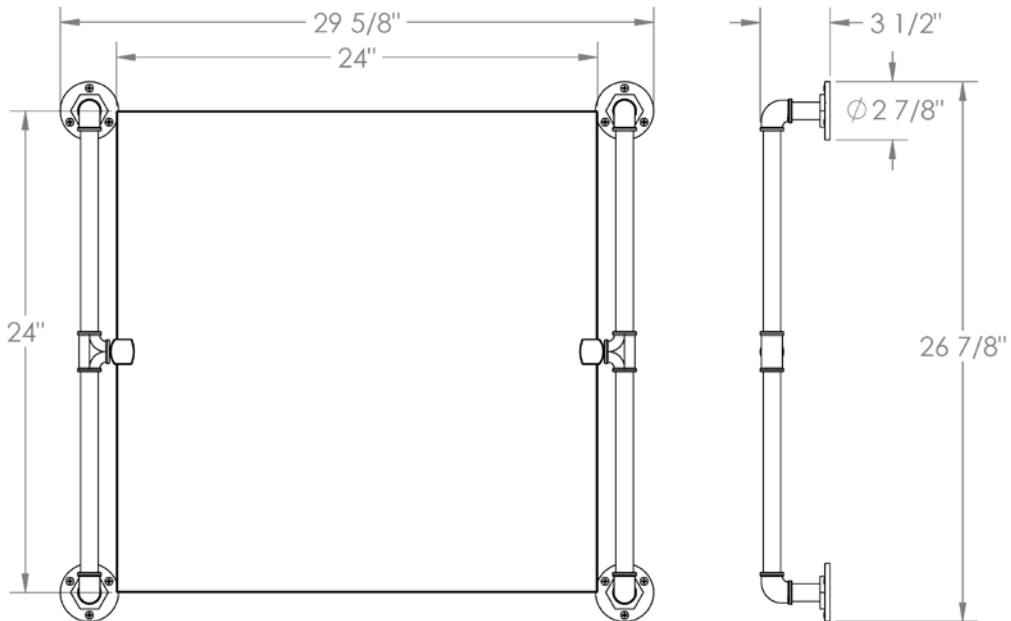

**38-0.9D**

**Wall Mounted Square Pivot Mirror**

**WATERMARK DESIGNS 7/9/2018**