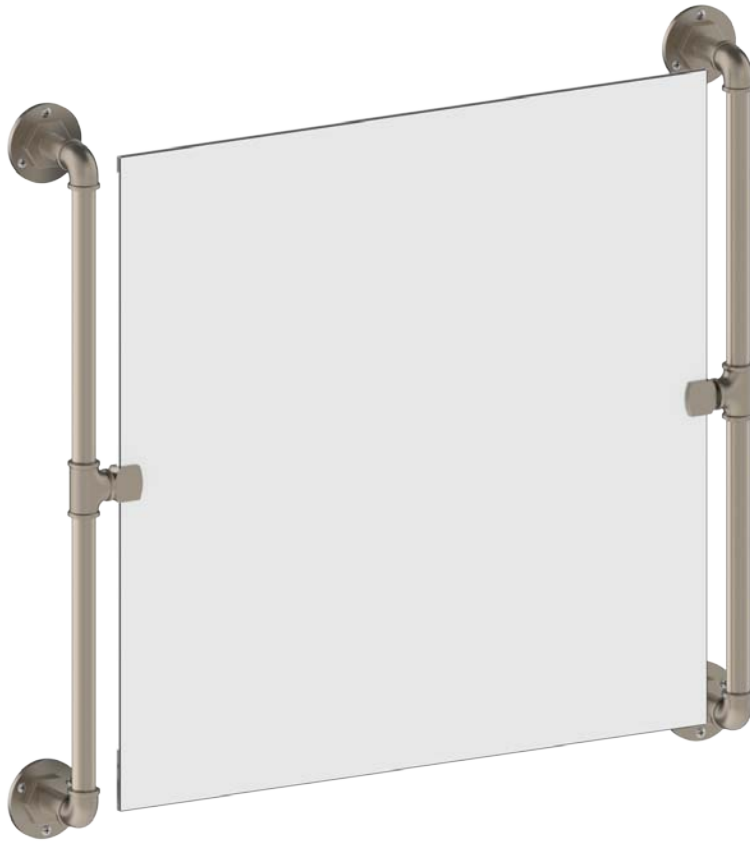

**38-0.9D**

**Wall Mounted Square Pivot Mirror**

**WATERMARK DESIGNS 7/9/2018**