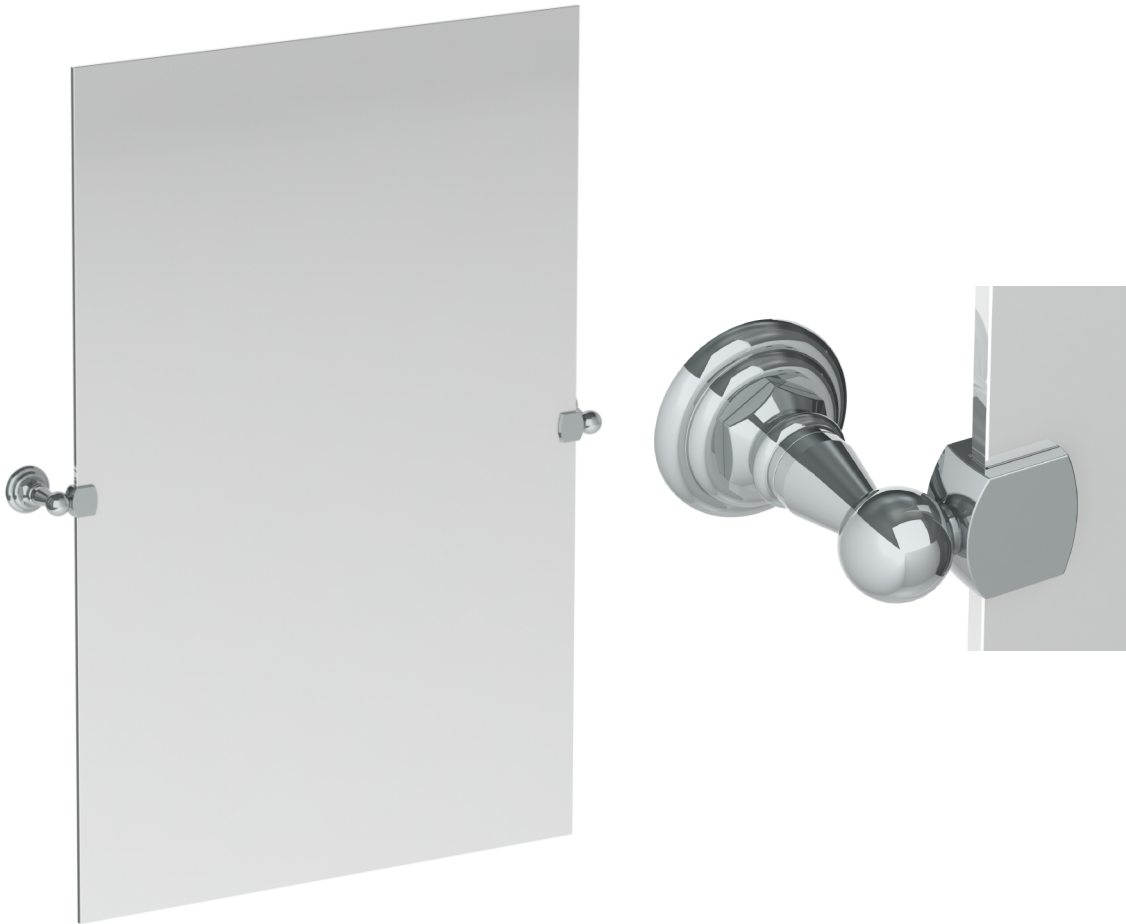

**322-0.9A**

**24" x 36" Rectangular Mirror**

Meets the applicable requirements of ASME A112.18.1-2005/CSA B125.1-05, entitled "Plumbing Supply Fittings"

**WATERMARK DESIGNS 7/7/2014**

350 Dewitt Ave Brooklyn NY 11207 USA T 718 257 2800 F 718 257 2144 info@watermark-designs.com