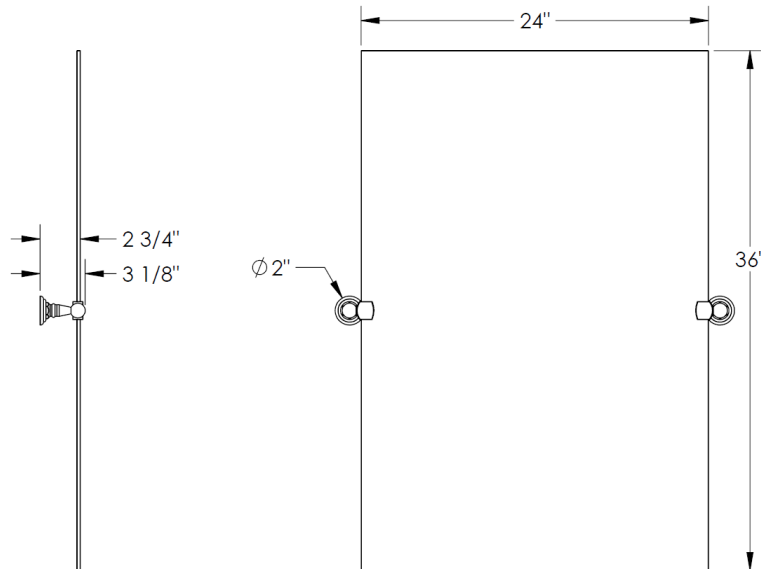

**322-0.9A**

**24" x 36" Rectangular Mirror**

Meets the applicable requirements of ASME A112.18.1-2005/CSA B125.1-05, entitled "Plumbing Supply Fittings"

**WATERMARK DESIGNS 7/7/2014**

350 Dewitt Ave Brooklyn NY 11207 USA T 718 257 2800 F 718 257 2144 info@watermark-designs.com