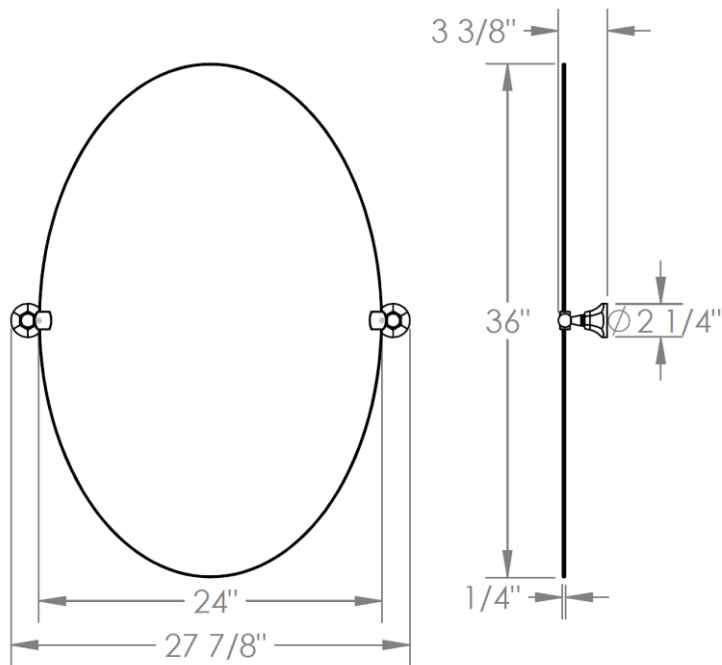

**312-0.9B**

Wall Mounted 24" x 36" Oval Pivot Mirror

Meets the applicable requirements of ASME A112.18.1-2005/CSA B125.1-05, entitled "Plumbing Supply Fittings"