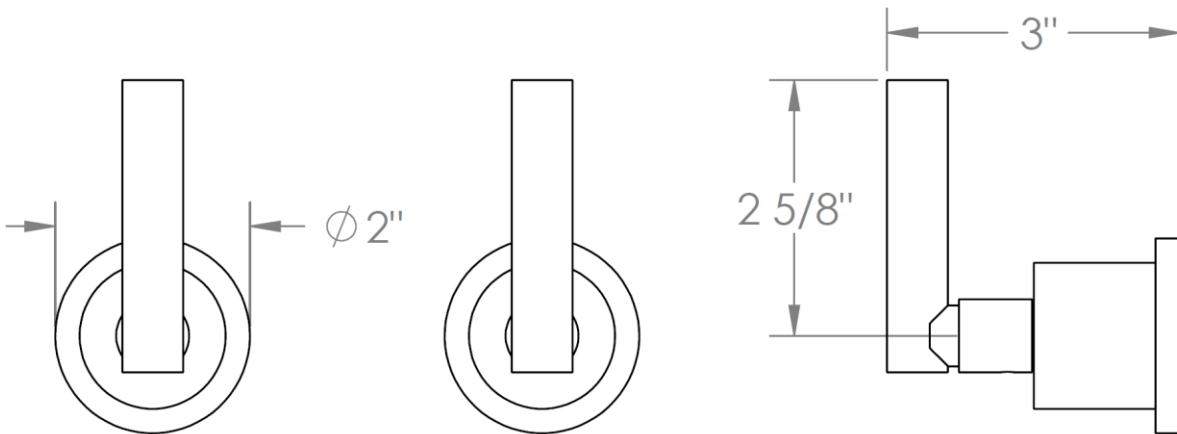

27-WTR2-CL14

Wall Mounted 2-Valve Shower Trim
Includes Alignment Kit
Requires SS-506 concealed rough

WATERMARK DESIGNS 12/14/2018

350 Dewitt Ave Brooklyn NY 11207 USA T 718 257 2800 F 718 257 2144 info@watermark-designs.com