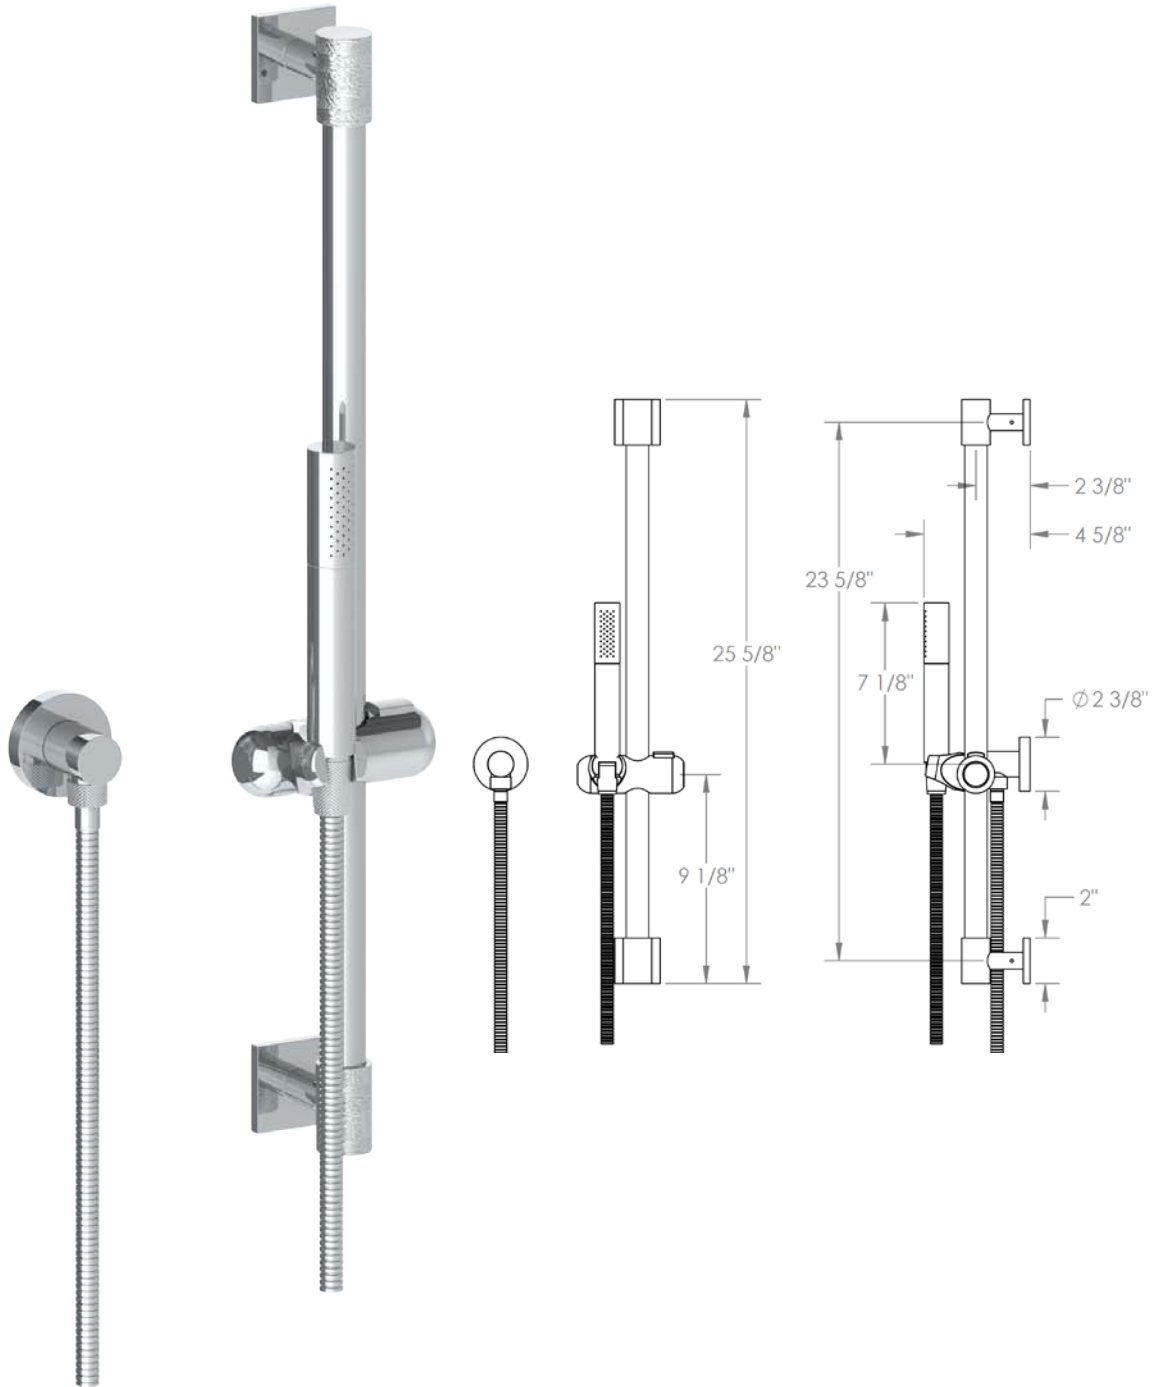

27-HSPB1-CL16

Positioning Bar Shower Kit

Includes SH-TIT30 hand shower and 69" hose

Flow Rate: 1.75 GPM

Meets the applicable requirements of ASME A112.18.1-2005/CSA B125.1-05, entitled "Plumbing Supply Fittings"