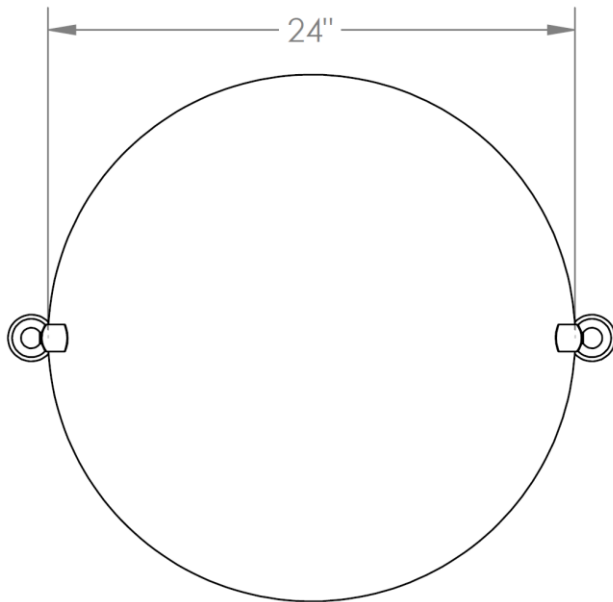

201-0.9C

Wall Mounted 24" Round Pivot Mirror

WATERMARK DESIGNS 11/20/2018