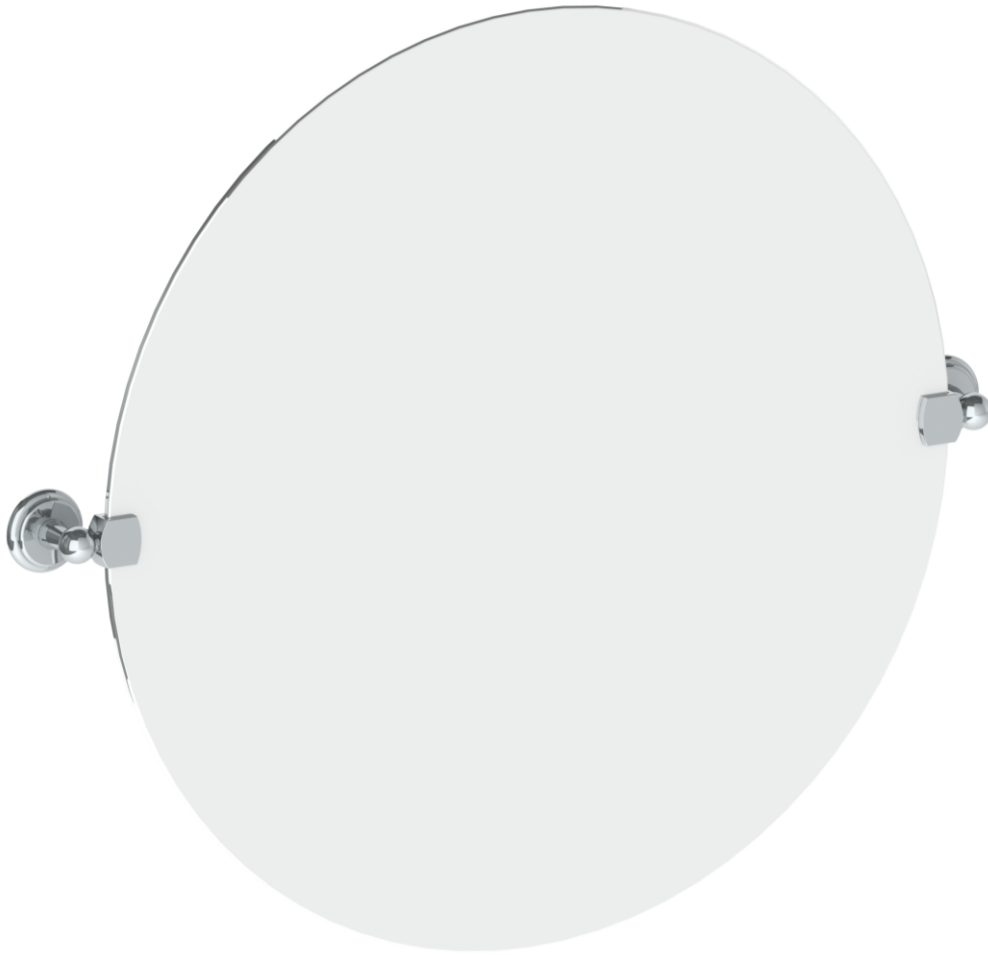

201-0.9C

Wall Mounted 24" Round Pivot Mirror

WATERMARK DESIGNS 11/20/2018