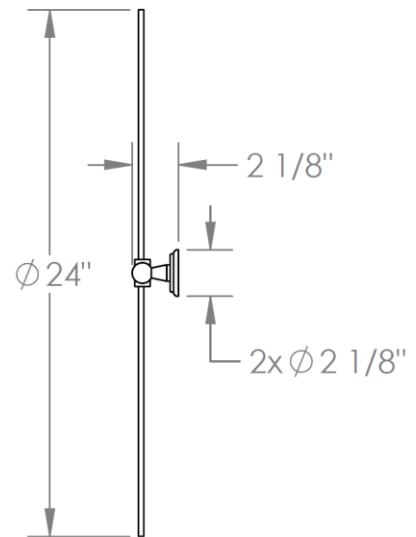

201-0.9C

Wall Mounted 24" Round Pivot Mirror

WATERMARK DESIGNS 11/20/2018