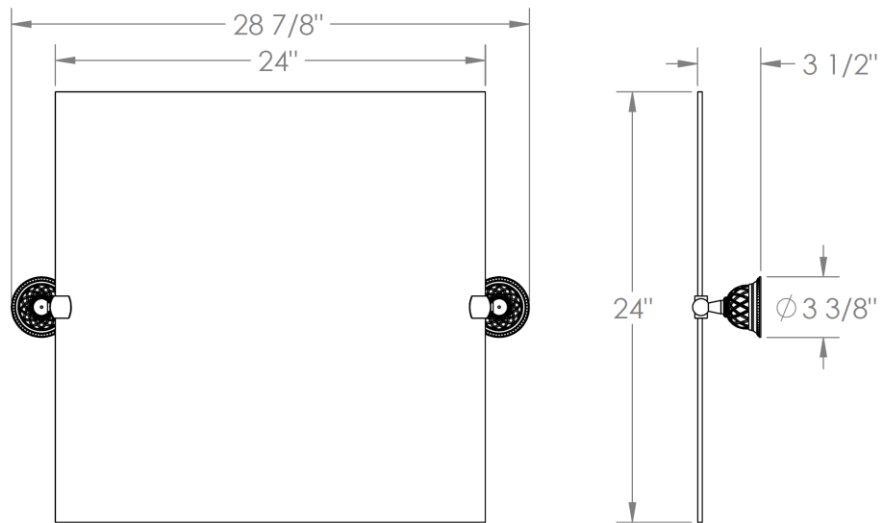

**180-0.9D-**  
Wall Mounted 24" Square Pivot Mirror  
Venetian Collection